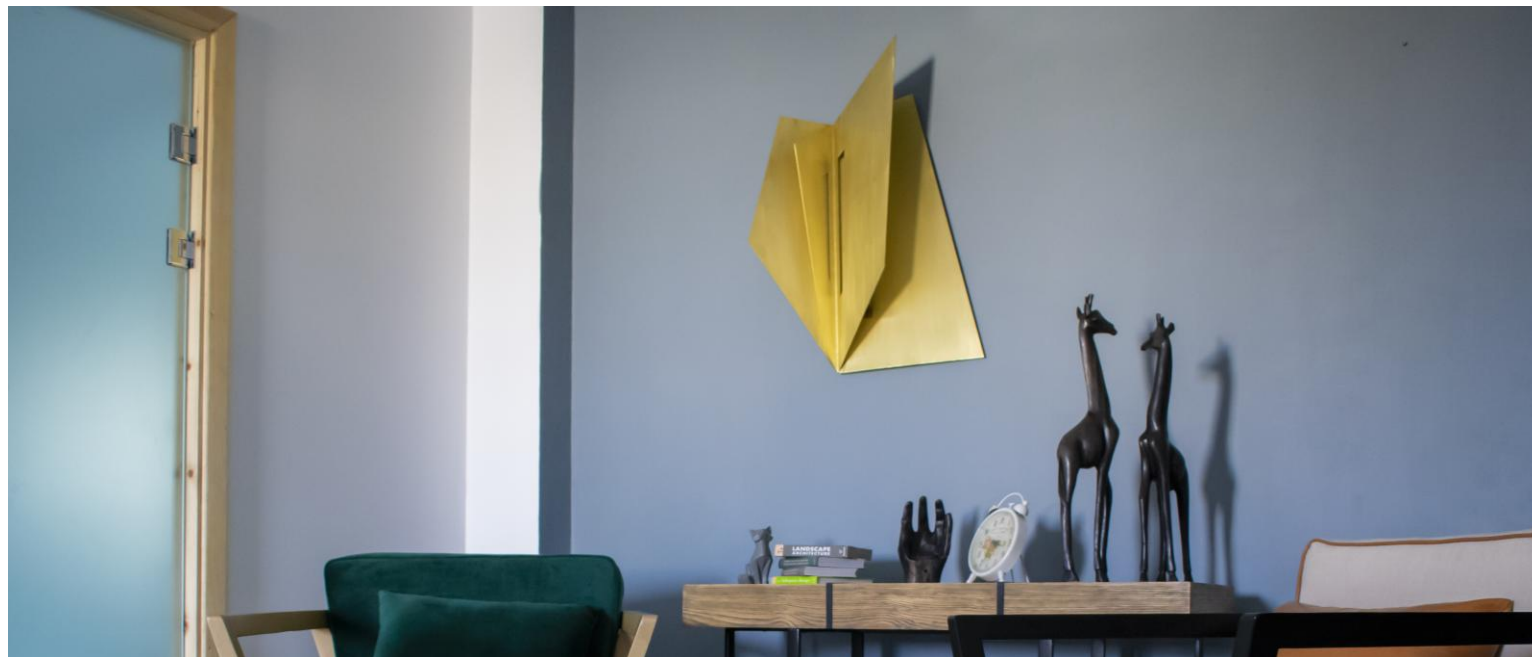

Material : Brass
Bulb Type : 1*E27 (Bulbs is not included)
Dimensions : Ø 12 cm 40cm (W)
PRICE : 12000 EGP

NRG LIGHTING UP&DOWN APPLIQUE

The modern wall sconce is a striking example of geometric and minimalist design, presenting a sculptural form that also functions as an indirect light source. Crafted from what appears to be brushed or matte brass-tone metal, the fixture features a long, narrow profile mounted vertically against a plain white wall. Its key characteristic is the sharp, angular folding of the metal, creating a three-dimensional shape with pointed, chevron-like ends at the top and bottom. The design is intended to conceal the light source inside, typically casting a soft, dramatic wash of light both upward and downward onto the wall surface. This lighting effect serves to emphasize the fixture's sleek, contemporary aesthetic, making it a piece of architectural decor that provides both illumination and a high-end, designer focal point to the space.

The fixture is composed of several large, irregular, angled panels that jut out significantly from the wall. The main visual element is a tall, central surface that is angled sharply, with another panel overlapping it on the left, creating a sense of layered depth and movement. There is a prominent vertical slit or recess visible on the central panel, which is likely where the hidden LED or light source is housed

The circular cane panel is framed by a slim, dark border, likely black metal or dark-stained wood, giving the piece a defined and contemporary edge.

The shade is held in place by a simple, dark-colored mounting arm (likely black metal). This arm extends down from the back of the shade to connect with a circular backplate that is flush against the wall. The backplate has exposed screws, emphasizing a subtle industrial or rustic detail. The lower section of the mounting mechanism extends into a thin, downward-pointing rod, perhaps for decorative balance.