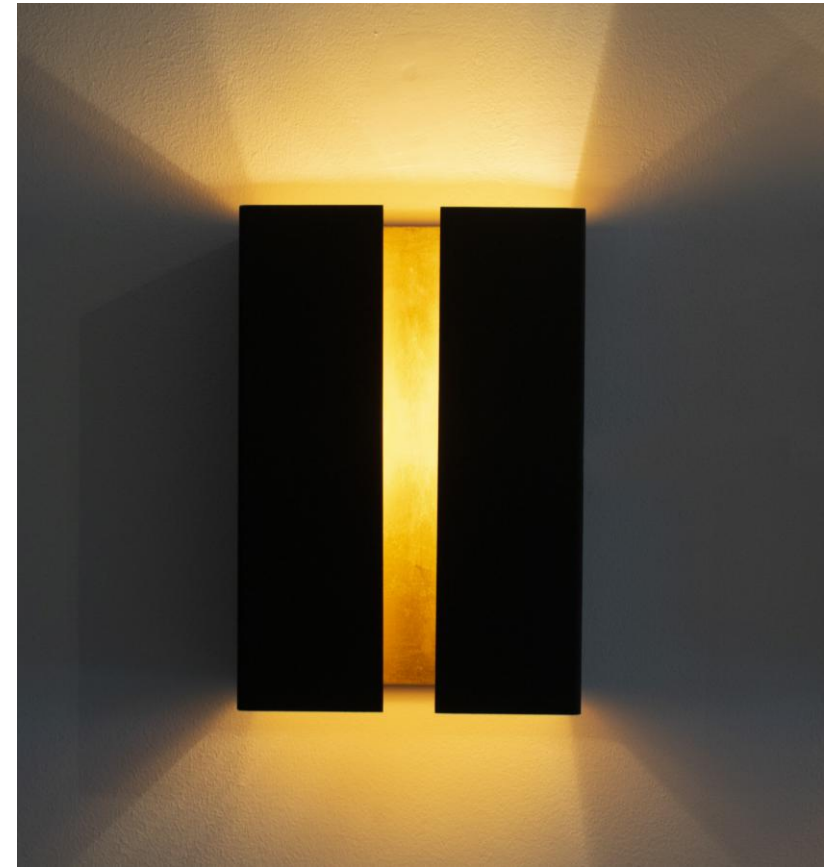

LIGHTING BLACK BOX

The combination of the contrasting matte black exterior and the reflective gold interior makes this an elegant and sophisticated piece. It is designed purely as architectural or accent lighting, creating a strong visual statement and ambiance rather than providing general room illumination. It would be highly suitable for hallways, living room walls, or exteriors in a minimalist or high-end contemporary setting.

Material : electrostatic finished steel with gold leaf
Bulb Type : 2*E14 (Bulb isn't included)
Dimensions : 25 cm (W) 10 cm (D) 40 cm (H)
PRICE : 3500 EGP