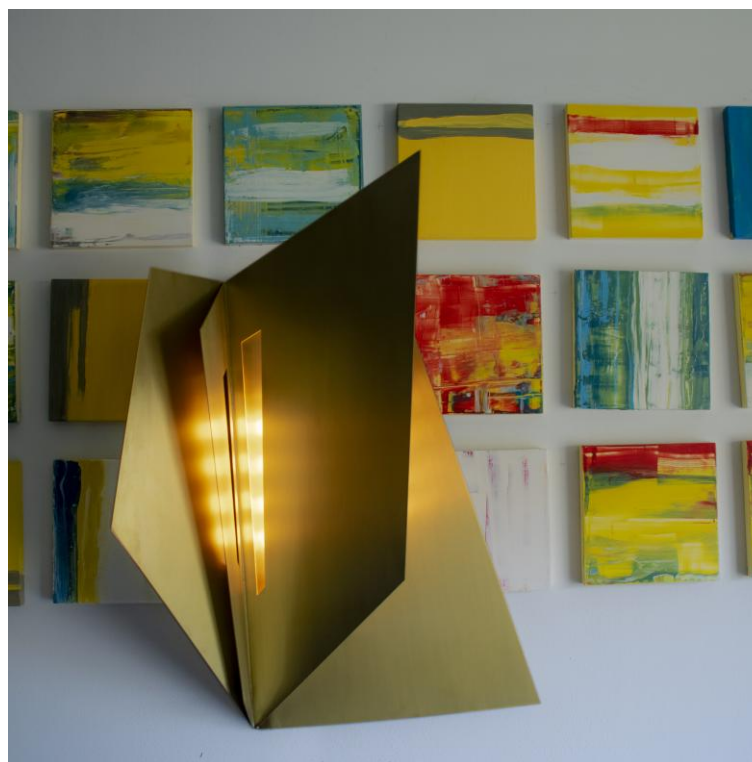

NRG LIGHTING **BLADES** ARCHITECTURAL LIGHT

This is a dramatic, large-scale lighting fixture or architectural wall sculpture characterized by a bold, three-dimensional geometric form. It is constructed from sheet metal, likely brushed brass or a similar brass-toned material, giving it a rich, warm, and matte golden finish. The design is heavily influenced by Origami or Deconstructivist architecture, as it appears to be folded or bent into sharp, angular planes.

The fixture is composed of several large, irregular, angled panels that jut out significantly from the wall. The main visual element is a tall, central surface that is angled sharply, with another panel overlapping it on the left, creating a sense of layered depth and movement. There is a prominent vertical slit or recess visible on the central panel, which is likely where the hidden LED or light source is housed

Bulb Type : 1*E27 (Bulb isn't included)
Dimensions : 45 cm (W) 25 cm (D) 75 cm (H)
PRICE : 22000 EGP