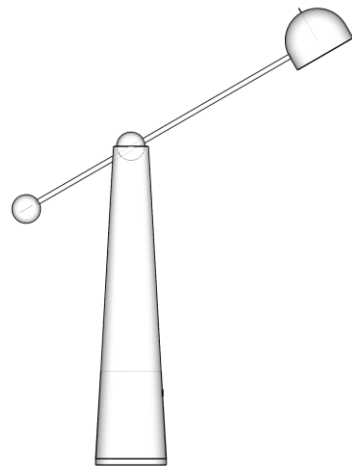

Material : Real Brass
Bulb Type : 8*G4 (Bulb is included)
Dimensions : 10 (Dim) - 60cm (H)
PRICE : 8800 EGP

NRG LIGHTING

EQUINOX LAMP

FLOOR LAMP

This is a striking, mid-century modern or contemporary floor lamp characterized by a significant contrast in materials and form. The lamp stands on a tall, robust conical or truncated pyramid base finished in a dark, matte material, likely a dark brown or black textured metal or composite. This solid base features a vertical channel or slit running down the front and is accented by a brass ring at the bottom and a brass control knob/switch near the base. Extending from the top of the dark base is a long, articulated brass arm that acts as a counterbalance system. One end of the arm supports the primary light source, housed in a domed, polished brass shade with a white bulb visible underneath. The opposite end of the arm is weighted by a smaller, spherical brass counterbalance ball. This design allows the light source to be angled, creating an adjustable and dynamic lighting solution with a sophisticated, architectural silhouette.