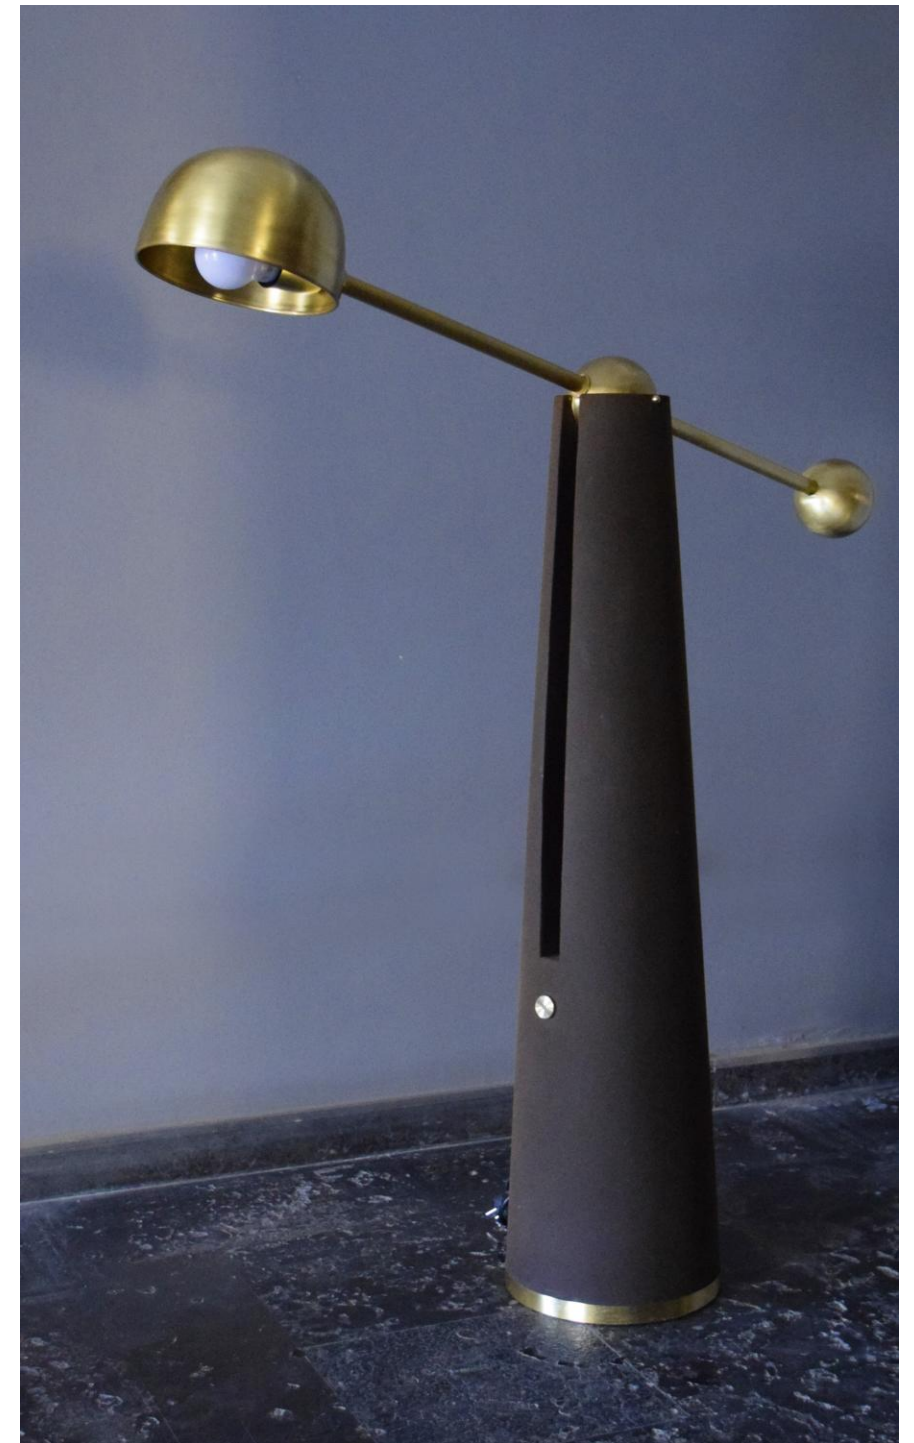

The light source is housed within a cylindrical or drum-shaped shade at the end of the vertical rod. This shade has a distinct, modern feature: its bottom edge appears to be wavy, fluted, or scalloped, adding a delicate, textural detail to the otherwise austere design. The entire fixture is constructed from various metallic finishes, primarily brushed or satin brass tones, giving it a sophisticated, jewellery-like quality.

Material : Real Brass
Bulb Type : 8*G4 (Bulb is included)
Dimensions : 10 (Dim) - 60cm (H)
PRICE : 8800 EGP

NRG LIGHTING

EQUINOX LAMP

FLOOR LAMP

This is a striking, mid-century modern or contemporary floor lamp characterized by a significant contrast in materials and form. The lamp stands on a tall, robust conical or truncated pyramid base finished in a dark, matte material, likely a dark brown or black textured metal or composite. This solid base features a vertical channel or slit running down the front and is accented by a brass ring at the bottom and a brass control knob/switch near the base. Extending from the top of the dark base is a long, articulated brass arm that acts as a counterbalance system. One end of the arm supports the primary light source, housed in a domed, polished brass shade with a white bulb visible underneath. The opposite end of the arm is weighted by a smaller, spherical brass counterbalance ball. This design allows the light source to be angled, creating an adjustable and dynamic lighting solution with a sophisticated, architectural silhouette.