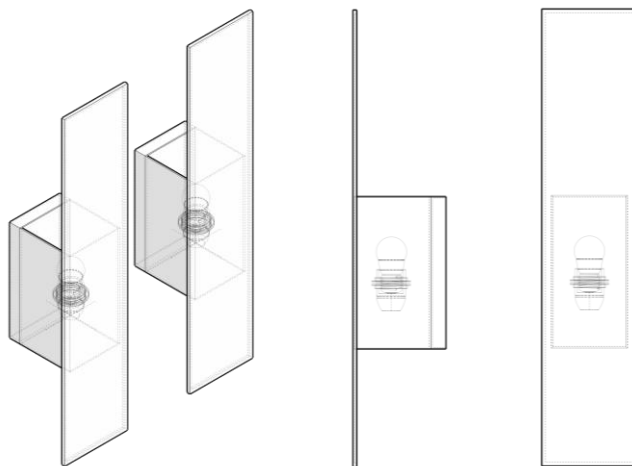

NRG LIGHTING MOSHI MOSHI APPLIQUE

This is a sleek, contemporary lighting applique characterized by its highly geometric and minimalist form. The unit is essentially a tall, thin vertical panel, often described as a blade or plank, that projects outward from the wall. It is finished in a brushed or satin metallic tone, strongly suggesting brass due to its warm, matte golden colour. The fixture is mounted using a smaller, rectangular base flush against the wall. The design is intended for sophisticated, indirect lighting, with the light source cleverly concealed within the structure to cast an architectural up-and-down glow along the wall surface rather than shining light directly into the room. This makes the piece function as much as a sculptural wall element as it does a light fixture.

Material : Real Brass
Bulb Type : 1*E27 (Bulb isn't included)
Dimensions : 12 cm (W) 10 cm (D) 30/60 cm (H)
PRICE : 4000/7700 EGP