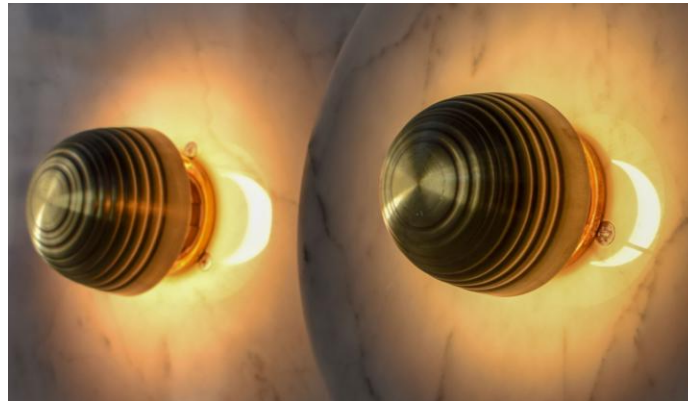

NRG LIGHTING STONE DISC APPLIQUE

This stunning lighting fixture, presented as a pair of adjacent wall sconces, embodies luxurious contemporary design through the elegant fusion of natural stone and metal. Each light features a large, flat, circular disc of white, veined marble that is expertly backlit, allowing the stone to transilluminate with a soft, warm, amber glow that beautifully highlights its natural grey markings. Central to each marble disc is a small, contrasting polished brass element, which features precise concentric milling for added texture and visual depth. This design is highly sculptural and material-focused, balancing the organic warmth of the glowing marble with the clean, metallic geometry of the brass, resulting in a minimalist yet opulent statement piece for high-end interiors.

Material : Real Brass / White Marble
Bulb Type : 1*E27/LED CHIP (Bulb is included)
Dimensions : Ø 25/30/40cm 15/20cm (H)
PRICE : 5200/5800 EGP