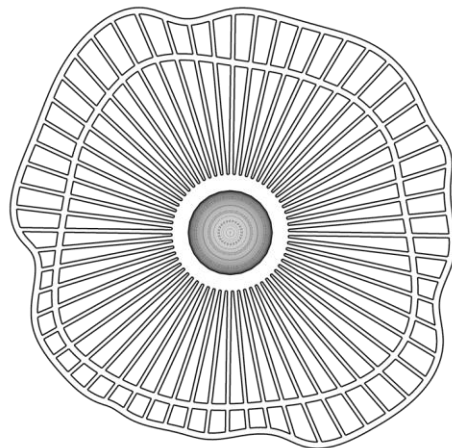

NRG LIGHTING

ALGAE ARCHITECTURAL LIGHT

This wall fixture is a highly decorative modern sconce that merges industrial aesthetics with sculptural elegance. The piece features a striking outer screen composed of fine, dark-toned metal wires radiating outward in a fan-like or sunburst pattern, with the perimeter shaped into a wavy, scalloped edge that gives it an organic sense of movement. Central to the design is a prominent, semi-spherical light source housing finished in highly polished copper or rose gold. This reflective central element contrasts sharply with the dark wire cage, catching the light and acting as a primary reflector. When illuminated, the light reflects off the glossy copper and shines dramatically through the radial wire structure, creating complex light and shadow patterns, making the fixture a bold and artistic focal point.

Material : Coated Metal
Bulb Type : 1*E27 (Bulb is included)
Dimensions : 50 cm average diameter
PRICE : 5300 EGP