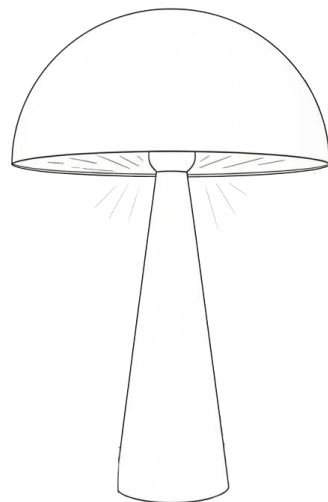

Material : Brass
Bulb Type : Chip LED is included
Dimensions : Ø 15cm 28cm (H)
PRICE : 3000 / 4000 EGP

NRG LIGHTING

TRIO TABLE LAMP CORDLESS

This sophisticated table lamp features a distinctive, modern design characterized by a tiered shade composed of three stacked, convex black disks. The shade is supported by an elegantly proportioned, trumpet-shaped base and stem finished in an antique brass or bronze color, creating a striking contrast between the dark, geometric shade and the warm, metallic finish. The layered design of the shade is reminiscent of mid-century modern aesthetics, intended to direct light downwards and outward in a soft, non-glare manner, making it an ideal accent piece for contemporary living spaces, side tables, or executive desks.

Material : Brass
Bulb Type : Chip LED is included
Dimensions : Ø 15cm 28cm (H)
PRICE : 3000 / 4000 EGP

NRG LIGHTING MUSHROOM LAMP

a minimalist table lamp distinguished by its sleek, sculptural form. The fixture is entirely crafted from metal with a high-gloss brass or gold-toned finish, giving it a luxurious and polished look. The design is dominated by a large, dome-shaped shade that rests on a slim, upright cylindrical base, creating the iconic, rounded silhouette often referred to as a mushroom lamp. This mid-century modern-inspired shape is designed to provide focused, downward-facing light, making it an excellent source of task or accent lighting for a desk, nightstand, or side table while adding a striking, decorative element to the room's aesthetic.