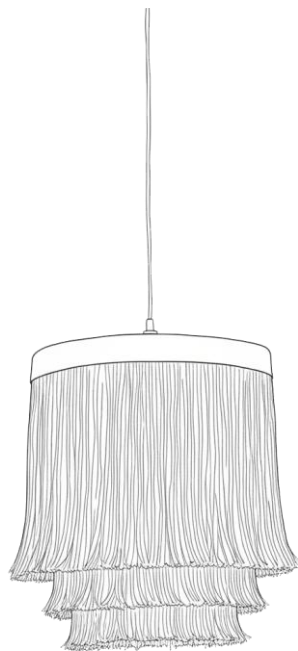

NRG LIGHTING RINGS PENDANT

These striking pendant lamps offer a blend of vintage glamour and bohemian texture. Each light features a tiered, blush-pink fringe shade that cascades down in multiple layers, creating a soft, voluminous, and dramatic effect. The shades are anchored by a sleek, polished brass band at the top, which adds a touch of mid-century modern elegance and provides a warm, metallic contrast to the textile. Suspended by thin wiring, these fixtures would make a bold, focal point in a living room, bedroom, or over a dining table, introducing a luxurious, tactile element and an inviting, diffused glow to any space.

Material : Real Brass / Tassels
Bulb Type : 1*E27 (Bulb is not included)
Dimensions : 27cm (Dim) - 35cm (H)
PRICE : 5200 EGP