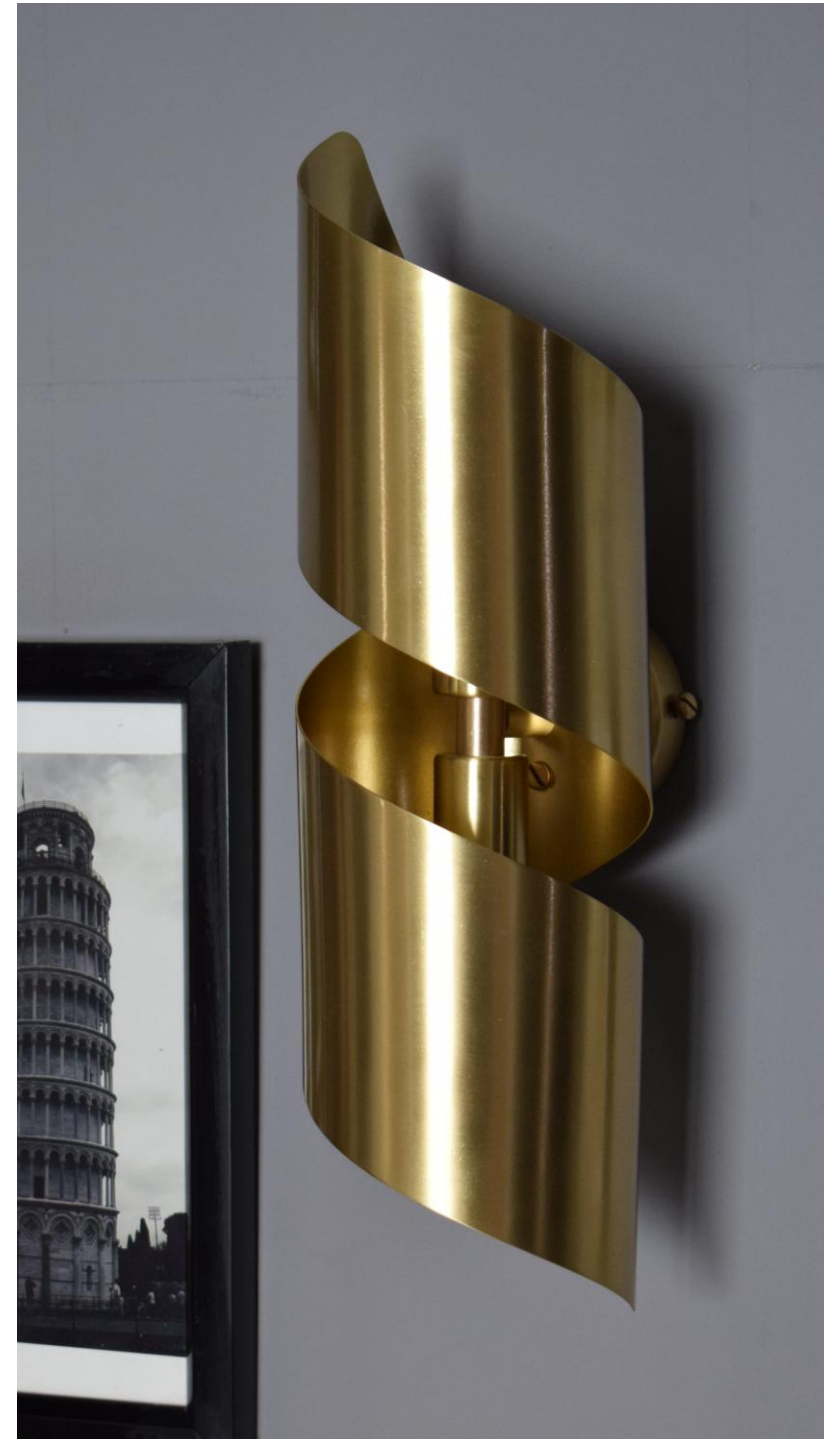

NRG
LIGHTING

NRG LIGHTING GOLD LEAF APPLIQUE

This wall fixture is an elegant and modern cylindrical wall sconce crafted from highly polished brass or a similar reflective gold-toned metal. Unlike harsh geometric designs, this piece features a fluid, sculptural form resembling a partially unrolled scroll or a helically cut tube. The smooth, mirrored surface maximizes the fixture's luxurious appeal, subtly reflecting the surrounding environment. The unique spiral opening running along the vertical axis is designed to conceal the internal light source, directing a soft, indirect wash of light both up and down the wall. This combination of lustrous material and flowing shape results in a refined, mid-century modern or high-end contemporary lighting element that functions as a sophisticated piece of wall art.

Material : Real Brass
Bulb Type : 1*E27 (Bulb isn't included)
Dimensions : Ø12/14/16 cm (W) 35/40/45 cm (H)
PRICE : 4800 EGP / 5900EGP / 6800EGP

NRG LIGHTING GOLD RIBBON APPLIQUE

The light features a spiral or ribbon-like shade made of polished brass. The brass has a brilliant, reflective gold tone, giving it a luxurious and elegant appearance. The metallic ribbon is curved to wrap around the central light source in a dynamic, continuous twist. When illuminated, the brass would reflect the light beautifully, casting a warm glow and interesting shadows on the surrounding wall.

Material : Real Brass
Bulb Type : 1*E27 (Bulb isn't included)
Dimensions : Ø 12/15 cm (W 45/60 cm (H)
PRICE : 6000 / 7200 EGP

NRG LIGHTING GOLD RIBBON PENDANT

The light features a spiral or ribbon-like shade made of polished brass. The brass has a brilliant, reflective gold tone, giving it a luxurious and elegant appearance. The metallic ribbon is curved to wrap around the central light source in a dynamic, continuous twist. When illuminated, the brass would reflect the light beautifully, casting a warm glow and interesting shadows on the surrounding wall.