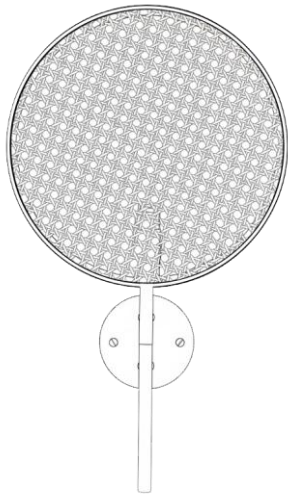

NRG LIGHTING BOHO CIRCLE APPLIQUE

The most prominent element is the large, circular shade which utilizes caning or woven rattan/wicker—specifically the tight, hexagonal "cane webbing" pattern—as its diffuser material. This natural, light-coloured weave allows light to filter through, creating a soft, textured glow.

The circular cane panel is framed by a slim, dark border, likely black metal or dark-stained wood, giving the piece a defined and contemporary edge.

The shade is held in place by a simple, dark-colored mounting arm (likely black metal). This arm extends down from the back of the shade to connect with a circular backplate that is flush against the wall. The backplate has exposed screws, emphasizing a subtle industrial or rustic detail. The lower section of the mounting mechanism extends into a thin, downward-pointing rod, perhaps for decorative balance.

Material : Cane & Black Metal
Bulb Type : 1*E14 (Bulb is included)
Dimensions : 27cm (Dim) 35cm (H)
PRICE : 5400 EGP