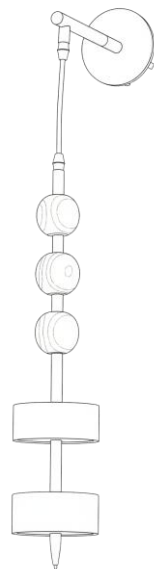

The light source is housed within a cylindrical or drum-shaped shade at the end of the vertical rod. This shade has a distinct, modern feature: its bottom edge appears to be wavy, fluted, or scalloped, adding a delicate, textural detail to the otherwise austere design. The entire fixture is constructed from various metallic finishes, primarily brushed or satin brass tones, giving it a sophisticated, jewellery-like quality.

Material : Real Brass
Bulb Type : 8*G4 (Bulb is included)
Dimensions : 10 (Dim) - 60cm (H)
PRICE : 8800 EGP

NRG LIGHTING

EQUINOX LAMP

FLOOR LAMP

This is a striking, mid-century modern or contemporary floor lamp characterized by a significant contrast in materials and form. The lamp stands on a tall, robust conical or truncated pyramid base finished in a dark, matte material, likely a dark brown or black textured metal or composite. This solid base features a vertical channel or slit running down the front and is accented by a brass ring at the bottom and a brass control knob/switch near the base. Extending from the top of the dark base is a long, articulated brass arm that acts as a counterbalance system. One end of the arm supports the primary light source, housed in a domed, polished brass shade with a white bulb visible underneath. The opposite end of the arm is weighted by a smaller, spherical brass counterbalance ball. This design allows the light source to be angled, creating an adjustable and dynamic lighting solution with a sophisticated, architectural silhouette.