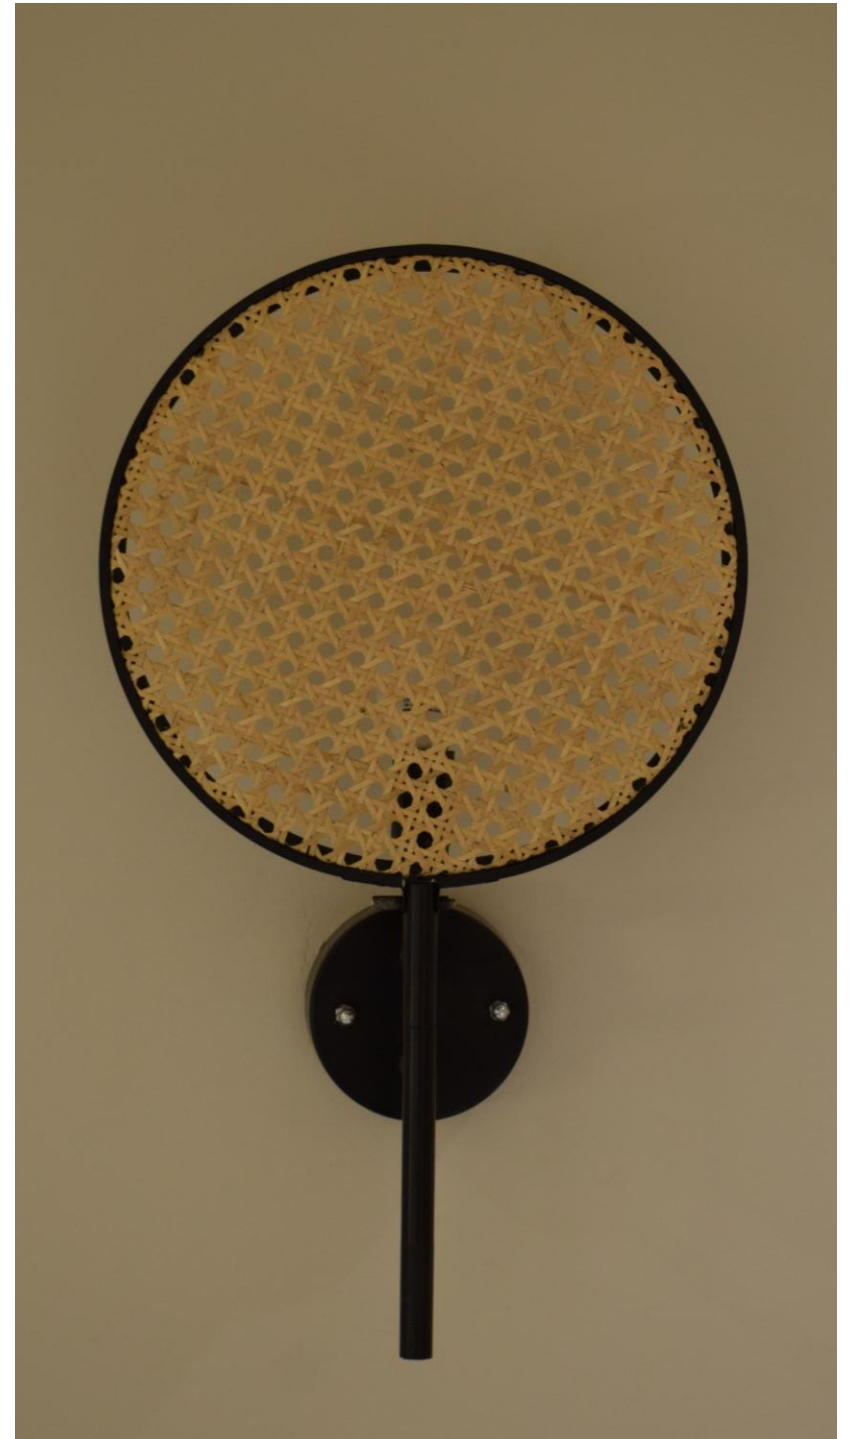

NRG LIGHTING BOHO CIRCLE APPLIQUE

The most prominent element is the large, circular shade which utilizes caning or woven rattan/wicker—specifically the tight, hexagonal "cane webbing" pattern—as its diffuser material. This natural, light-coloured weave allows light to filter through, creating a soft, textured glow.

The circular cane panel is framed by a slim, dark border, likely black metal or dark-stained wood, giving the piece a defined and contemporary edge.

The shade is held in place by a simple, dark-colored mounting arm (likely black metal). This arm extends down from the back of the shade to connect with a circular backplate that is flush against the wall. The backplate has exposed screws, emphasizing a subtle industrial or rustic detail. The lower section of the mounting mechanism extends into a thin, downward-pointing rod, perhaps for decorative balance.

Material : Cane & Black Metal
Bulb Type : 1*E14 (Bulb is included)
Dimensions : 27cm (Dim) 35cm (H)
PRICE : 5400 EGP

⋮
⋮
⋮
⋮