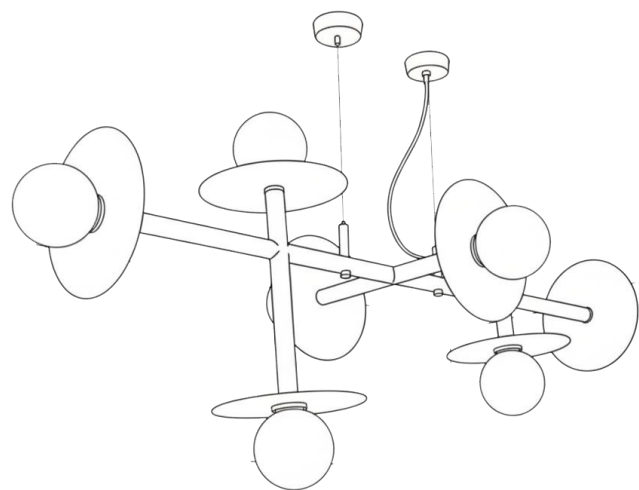

NRG LIGHTING NODES CHANDELIER

The Nodes Seven light flush mount fixture in Black coated metal is the perfect way to achieve your desired fashion or functional needs in your home. Nodes task, ceiling and wall lighting is minimal yet bold, highlighting mixed-materiality and curvilinear form. Light radiates from milk glass globes set against metal discs. The cast canopy is available in Burnished Brass or Midnight Black. Hanging fixtures within this family feature black fabric cords, while pivot sconces can be cord and plug or hard wire

Material : Metal / Glass
Bulb Type : 7*E14 (Bulbs is not included)
Dimensions : 130cm (L) 60cm (W)
PRICE : 10800 EGP