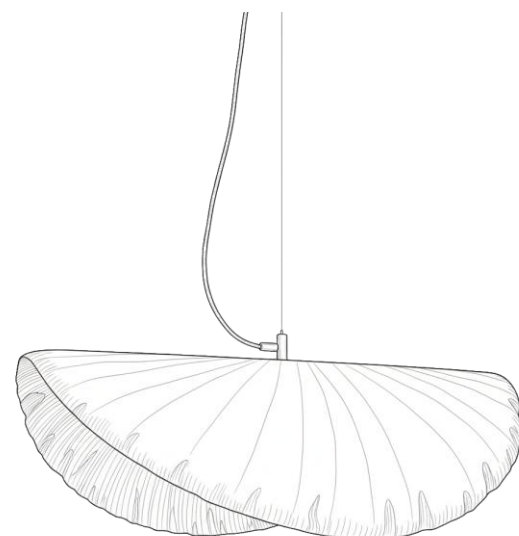

Material : Real Brass
Bulb Type : 1*E27 (Bulb isn't included)
Dimensions : Ø 12/15 cm (W 45/60 cm (H)
PRICE : 6000 / 7200 EGP

NRG LIGHTING GOLD RIBBON PENDANT

The light features a spiral or ribbon-like shade made of polished brass. The brass has a brilliant, reflective gold tone, giving it a luxurious and elegant appearance. The metallic ribbon is curved to wrap around the central light source in a dynamic, continuous twist. When illuminated, the brass would reflect the light beautifully, casting a warm glow and interesting shadows on the surrounding wall.

Material : Real Brass / Glass
Bulb Type : 9*E14 (Bulbs is not included)
Dimensions : 90cm (L) 35cm (H)
PRICE : 19000 EGP

NRG LIGHTING NODES CHANDELIER

The Nodes Seven light flush mount fixture in Black coated metal is the perfect way to achieve your desired fashion or functional needs in your home. Nodes task, ceiling and wall lighting is minimal yet bold, highlighting mixed-materiality and curvilinear form. Light radiates from milk glass globes set against metal discs. The cast canopy is available in Burnished Brass or Midnight Black. Hanging fixtures within this family feature black fabric cords, while pivot sconces can be cord and plug or hard wire

Material : Metal / Glass
Bulb Type : 7*E14 (Bulbs is not included)
Dimensions : 130cm (L) 60cm (W)
PRICE : 10800 EGP

NRG LIGHTING

DEE CHANDELIER

This stunning contemporary pendant light features a unique, handcrafted brass shade with a naturally distressed, crumpled texture that evokes a modern, organic aesthetic. Suspended by a fine wire and a contrasting black textile cord, the half-moon or clam-shell shape directs a warm, inviting glow downwards and slightly outward, highlighting the rich, undulating surface of the material. Its golden hue and distinctive form make it a striking focal point, perfect for adding a touch of sophisticated, artisanal warmth and character to any modern interior space.