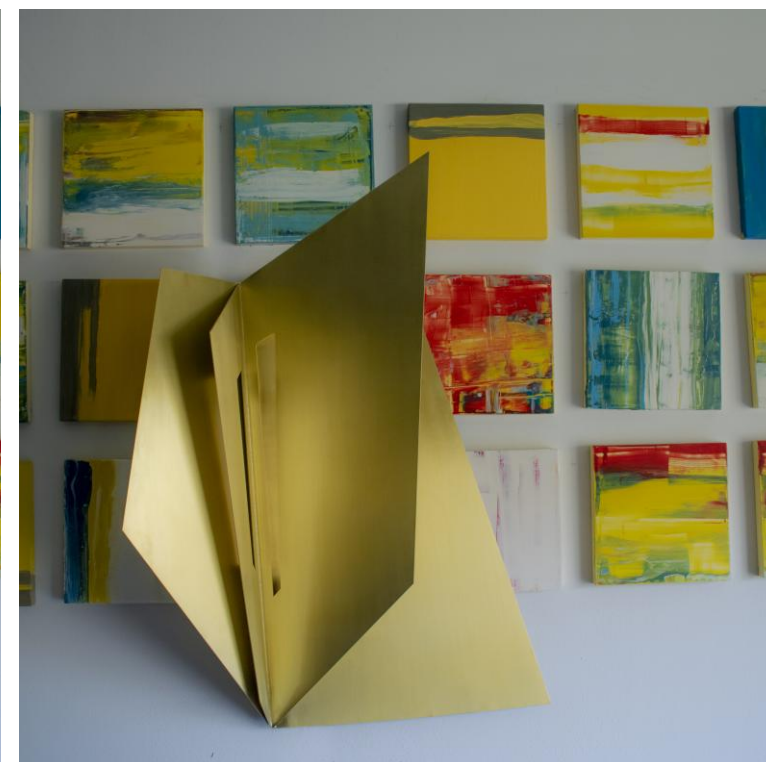

NRG LIGHTING **BLADES** ARCHITECTURAL LIGHT

This is a dramatic, large-scale lighting fixture or architectural wall sculpture characterized by a bold, three-dimensional geometric form. It is constructed from sheet metal, likely brushed brass or a similar brass-toned material, giving it a rich, warm, and matte golden finish. The design is heavily influenced by Origami or Deconstructivist architecture, as it appears to be folded or bent into sharp, angular planes.

The fixture is composed of several large, irregular, angled panels that jut out significantly from the wall. The main visual element is a tall, central surface that is angled sharply, with another panel overlapping it on the left, creating a sense of layered depth and movement. There is a prominent vertical slit or recess visible on the central panel, which is likely where the hidden LED or light source is housed

Bulb Type : 1*E27 (Bulb isn't included)
Dimensions : 45 cm (W) 25 cm (D) 75 cm (H)
PRICE : 22000 EGP