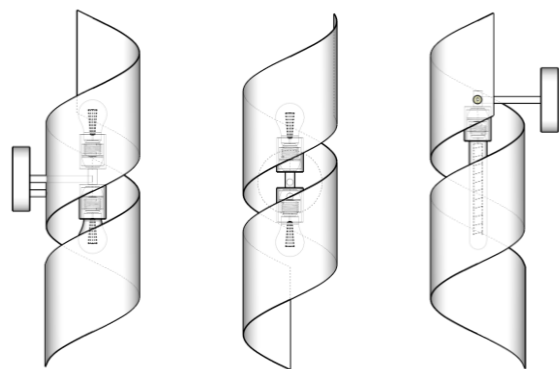

NRG
LIGHTING

NRG LIGHTING GOLD LEAF APPLIQUE

This wall fixture is an elegant and modern cylindrical wall sconce crafted from highly polished brass or a similar reflective gold-toned metal. Unlike harsh geometric designs, this piece features a fluid, sculptural form resembling a partially unrolled scroll or a helically cut tube. The smooth, mirrored surface maximizes the fixture's luxurious appeal, subtly reflecting the surrounding environment. The unique spiral opening running along the vertical axis is designed to conceal the internal light source, directing a soft, indirect wash of light both up and down the wall. This combination of lustrous material and flowing shape results in a refined, mid-century modern or high-end contemporary lighting element that functions as a sophisticated piece of wall art.

Material : Real Brass
Bulb Type : 1*E27 (Bulb isn't included)
Dimensions : Ø12/14/16 cm (W) 35/40/45 cm (H)
PRICE : 4800 EGP / 5900EGP / 6800EGP

NRG LIGHTING GOLD RIBBON APPLIQUE

The light features a spiral or ribbon-like shade made of polished brass. The brass has a brilliant, reflective gold tone, giving it a luxurious and elegant appearance. The metallic ribbon is curved to wrap around the central light source in a dynamic, continuous twist. When illuminated, the brass would reflect the light beautifully, casting a warm glow and interesting shadows on the surrounding wall.