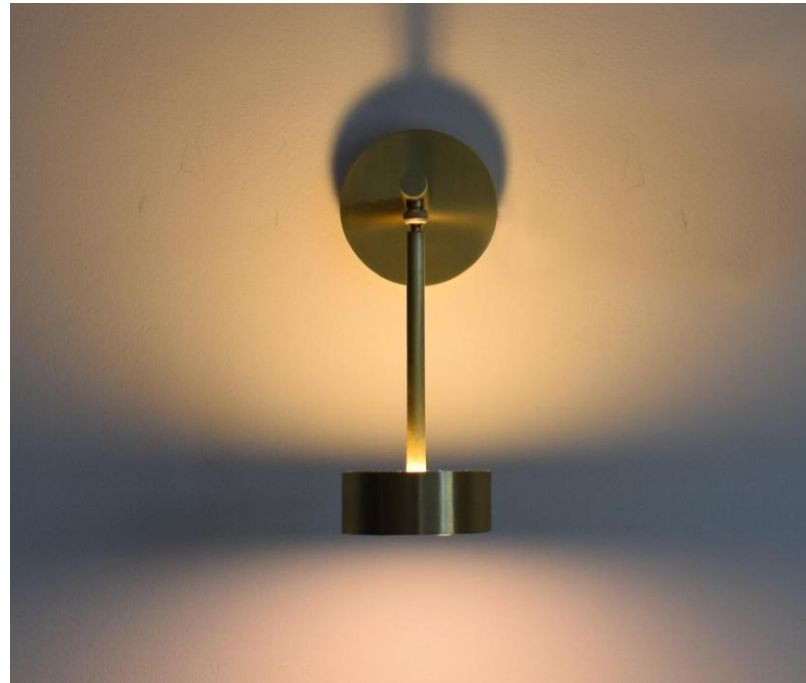

NRG
LIGHTING

NRG LIGHTING GOLD LEAF APPLIQUE

This wall fixture is an elegant and modern cylindrical wall sconce crafted from highly polished brass or a similar reflective gold-toned metal. Unlike harsh geometric designs, this piece features a fluid, sculptural form resembling a partially unrolled scroll or a helically cut tube. The smooth, mirrored surface maximizes the fixture's luxurious appeal, subtly reflecting the surrounding environment. The unique spiral opening running along the vertical axis is designed to conceal the internal light source, directing a soft, indirect wash of light both up and down the wall. This combination of lustrous material and flowing shape results in a refined, mid-century modern or high-end contemporary lighting element that functions as a sophisticated piece of wall art.

The circular cane panel is framed by a slim, dark border, likely black metal or dark-stained wood, giving the piece a defined and contemporary edge.

The shade is held in place by a simple, dark-colored mounting arm (likely black metal). This arm extends down from the back of the shade to connect with a circular backplate that is flush against the wall. The backplate has exposed screws, emphasizing a subtle industrial or rustic detail. The lower section of the mounting mechanism extends into a thin, downward-pointing rod, perhaps for decorative balance.

The light source is housed within a cylindrical or drum-shaped shade at the end of the vertical rod. This shade has a distinct, modern feature: its bottom edge appears to be wavy, fluted, or scalloped, adding a delicate, textural detail to the otherwise austere design. The entire fixture is constructed from various metallic finishes, primarily brushed or satin brass tones, giving it a sophisticated, jewellery-like quality.