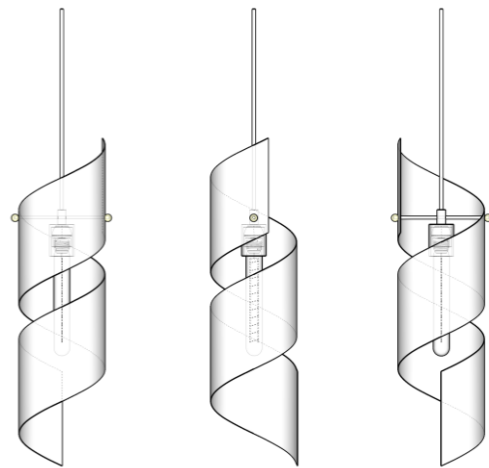

Material : Real Brass
Bulb Type : 1*E27 (Bulb isn't included)
Dimensions : Ø12/14/16 cm (W) 35/40/45 cm (H)
PRICE : 4800 EGP / 5900EGP / 6800EGP

NRG LIGHTING GOLD RIBBON APPLIQUE

The light features a spiral or ribbon-like shade made of polished brass. The brass has a brilliant, reflective gold tone, giving it a luxurious and elegant appearance. The metallic ribbon is curved to wrap around the central light source in a dynamic, continuous twist. When illuminated, the brass would reflect the light beautifully, casting a warm glow and interesting shadows on the surrounding wall.

Material : Real Brass
Bulb Type : 1*E27 (Bulb isn't included)
Dimensions : Ø 12/15 cm (W 45/60 cm (H)
PRICE : 6000 / 7200 EGP

NRG LIGHTING GOLD RIBBON PENDANT

The light features a spiral or ribbon-like shade made of polished brass. The brass has a brilliant, reflective gold tone, giving it a luxurious and elegant appearance. The metallic ribbon is curved to wrap around the central light source in a dynamic, continuous twist. When illuminated, the brass would reflect the light beautifully, casting a warm glow and interesting shadows on the surrounding wall.