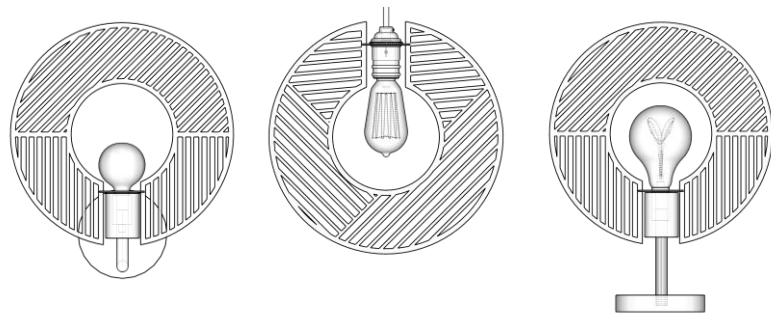

Material : Real Brass
Bulb Type : 1*E27 (Bulb isn't included)
Dimensions : Ø 25/30/40cm 15/20cm (H)
PRICE : 6600/7400/8800 EGP

NRG LIGHTING ECLIPSE APPLIQUE

This exquisite modern wall sconce features a captivating design composed of concentric, circular brass discs that create a dynamic interplay of light and shadow. The warm, luminous glow emanates from behind the front disc, casting a soft, indirect halo of light that highlights the rich, brushed metallic finish. A central, smaller brass element with a refined stud detail completes the sleek, contemporary aesthetic, making it an elegant and sophisticated choice for adding ambient architectural lighting to any upscale interior space.

Material : Brass
Bulb Type : Chip LED is included
Dimensions : Ø 25cm 6cm (H)
PRICE : 7000 EGP

NRG LIGHTING

HALO

MULTI-UNIT

This composite image showcases a highly adaptable line of modern light fixtures defined by a consistent, eye-catching geometric motif. The core design features a flat, circular metal frame with an architectural pattern of linear cutouts, offering a graphic, segmented look. The versatility of this line is its key selling point, as the frame is engineered to be used in multiple formats: as a pendant lamp hanging from the ceiling, a wall sconce mounted against a wall, and a table lamp placed on a surface. Furthermore, the line is available in diverse, bold finishes, including a vibrant neon yellow, a warm coral orange, and a stark matte black, allowing the user to select fixtures that complement various contemporary color schemes. In every configuration, the design centers around an exposed, decorative filament bulb whose warm amber light interacts dramatically with the precise geometry of the colored frame.