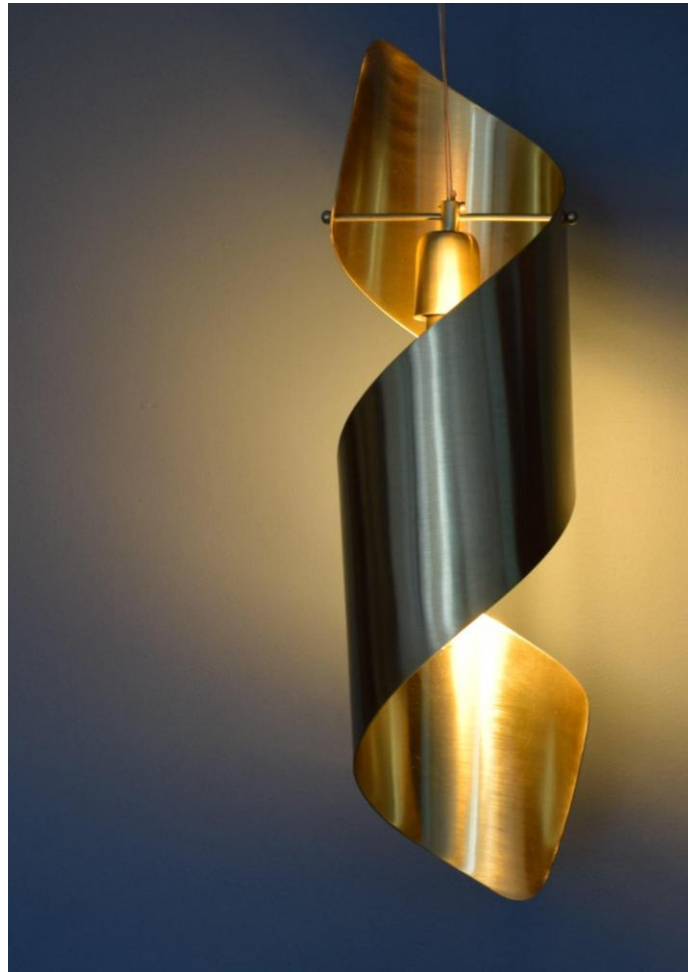

NRG LIGHTING GOLD RIBBON PENDANT

The light features a spiral or ribbon-like shade made of polished brass. The brass has a brilliant, reflective gold tone, giving it a luxurious and elegant appearance. The metallic ribbon is curved to wrap around the central light source in a dynamic, continuous twist. When illuminated, the brass would reflect the light beautifully, casting a warm glow and interesting shadows on the surrounding wall.

Material : Real Brass
Bulb Type : 1*E27(Bulb isn't included)
Dimensions : Ø 12/15 cm (W) 45/60 cm (H)
PRICE : 6000 / 7200 EGP