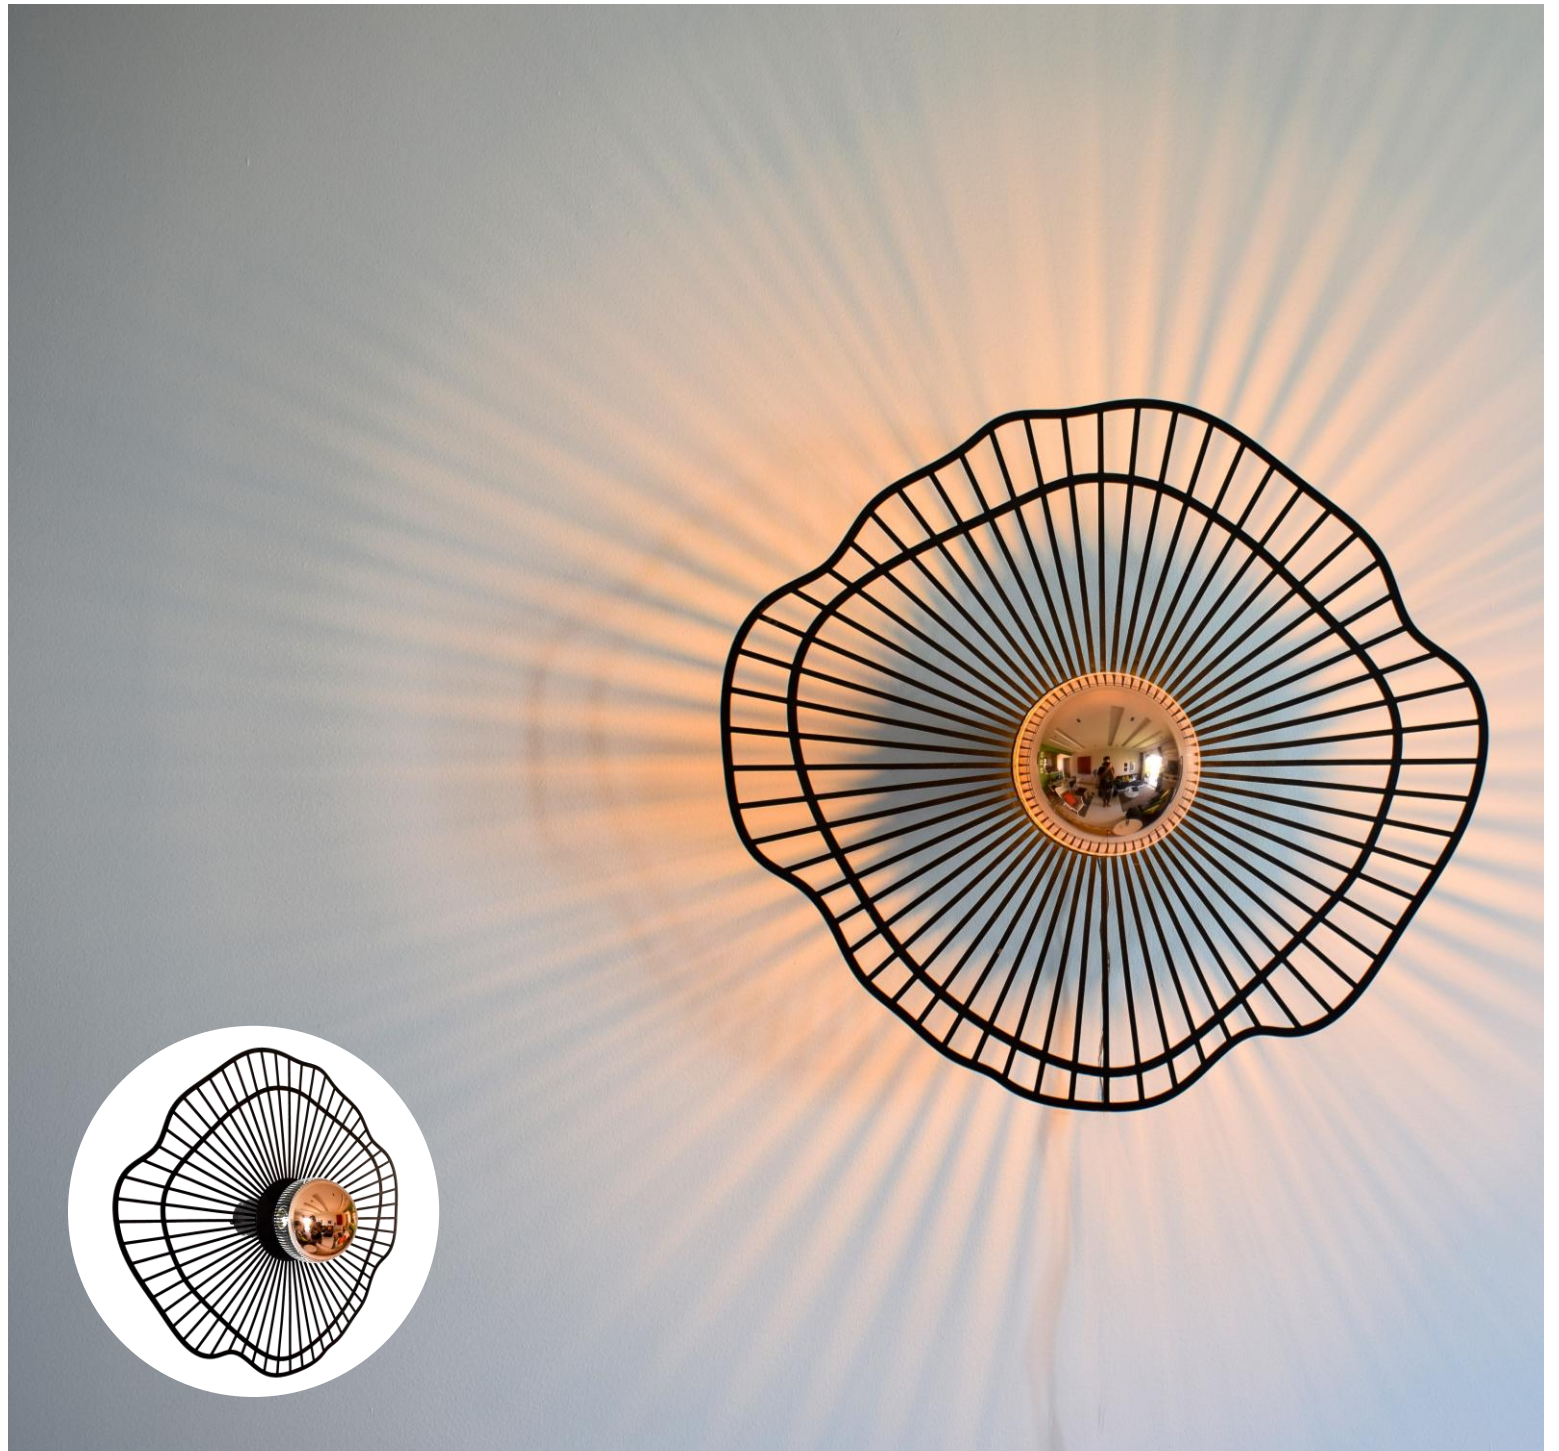

NRG LIGHTING

ALGAE ARCHITECTURAL LIGHT

This wall fixture is a highly decorative modern sconce that merges industrial aesthetics with sculptural elegance. The piece features a striking outer screen composed of fine, dark-toned metal wires radiating outward in a fan-like or sunburst pattern, with the perimeter shaped into a wavy, scalloped edge that gives it an organic sense of movement. Central to the design is a prominent, semi-spherical light source housing finished in highly polished copper or rose gold. This reflective central element contrasts sharply with the dark wire cage, catching the light and acting as a primary reflector. When illuminated, the light reflects off the glossy copper and shines dramatically through the radial wire structure, creating complex light and shadow patterns, making the fixture a bold and artistic focal point.

Material : Coated Metal
Bulb Type : 1*E27 (Bulb is included)
Dimensions : 50 cm average diameter
PRICE : 5300 EGP