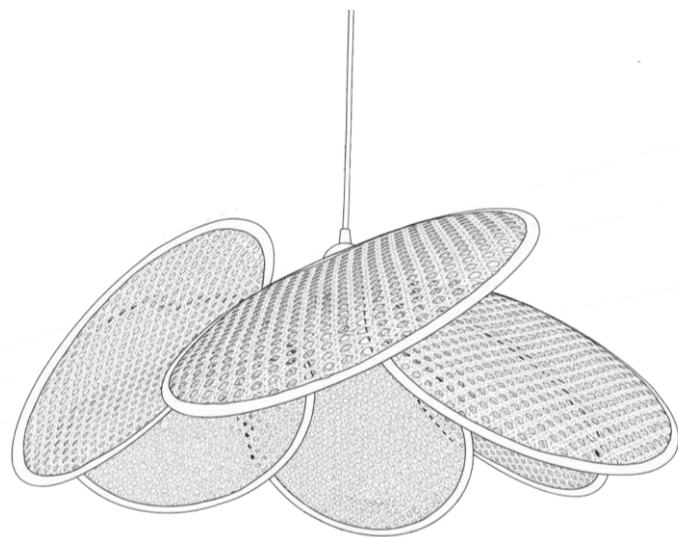

The circular cane panel is framed by a slim, dark border, likely black metal or dark-stained wood, giving the piece a defined and contemporary edge.

The shade is held in place by a simple, dark-colored mounting arm (likely black metal). This arm extends down from the back of the shade to connect with a circular backplate that is flush against the wall. The backplate has exposed screws, emphasizing a subtle industrial or rustic detail. The lower section of the mounting mechanism extends into a thin, downward-pointing rod, perhaps for decorative balance.

Material : Metal / Cane
Bulb Type : 1*E27 (Bulbs is not included)
Dimensions : Ø 60cm 20cm (H)
PRICE : 7400 EGP

NRG LIGHTING GOLD OOH APPLIQUE

The fixture is mounted using a large, circular backplate finished in a soft, brushed gold or brass, contrasting subtly against the deep blue wall. Extending from the backplate is a horizontal arm, which appears to transition from a darker, possibly antiqued brass or bronze, near the backplate to a brighter, brushed gold tone further out. This arm connects to a vertical rod via an adjustable joint, suggesting the light head's position might be customizable.

The light source is housed within a cylindrical or drum-shaped shade at the end of the vertical rod. This shade has a distinct, modern feature: its bottom edge appears to be wavy, fluted, or scalloped, adding a delicate, textural detail to the otherwise austere design. The entire fixture is constructed from various metallic finishes, primarily brushed or satin brass tones, giving it a sophisticated, jewellery-like quality.