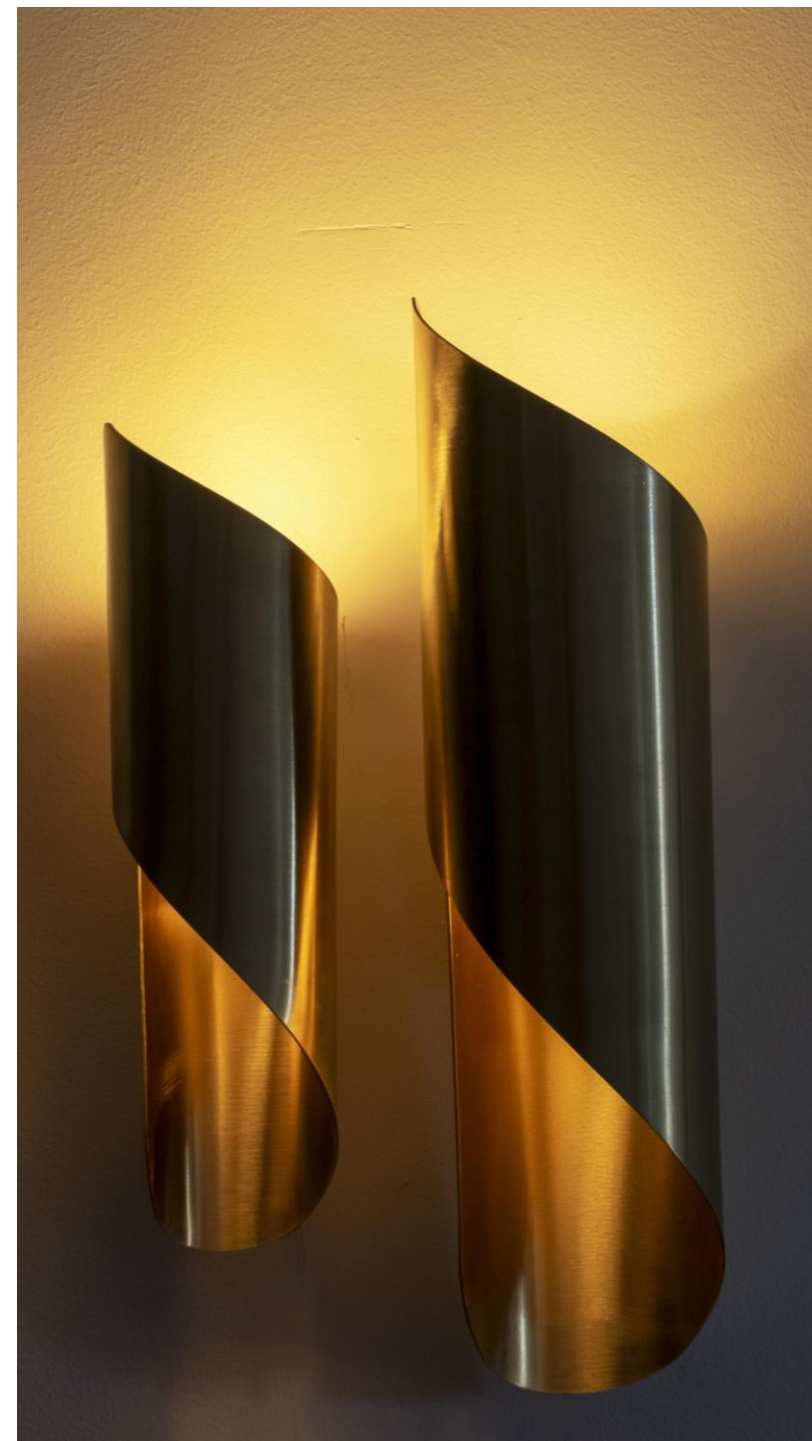

NRG
LIGHTING

NRG LIGHTING GOLD LEAF APPLIQUE

This wall fixture is an elegant and modern cylindrical wall sconce crafted from highly polished brass or a similar reflective gold-toned metal. Unlike harsh geometric designs, this piece features a fluid, sculptural form resembling a partially unrolled scroll or a helically cut tube. The smooth, mirrored surface maximizes the fixture's luxurious appeal, subtly reflecting the surrounding environment. The unique spiral opening running along the vertical axis is designed to conceal the internal light source, directing a soft, indirect wash of light both up and down the wall. This combination of lustrous material and flowing shape results in a refined, mid-century modern or high-end contemporary lighting element that functions as a sophisticated piece of wall art.

Material : Real Brass
Bulb Type : 1*E27 (Bulb isn't included)
Dimensions : Ø12/14/16 cm (W) 35/40/45 cm (H)
PRICE : 4800 EGP / 5900EGP / 6800EGP

NRG LIGHTING GOLD RIBBON APPLIQUE

The light features a spiral or ribbon-like shade made of polished brass. The brass has a brilliant, reflective gold tone, giving it a luxurious and elegant appearance. The metallic ribbon is curved to wrap around the central light source in a dynamic, continuous twist. When illuminated, the brass would reflect the light beautifully, casting a warm glow and interesting shadows on the surrounding wall.

Material : Real Brass
Bulb Type : 1*E27 (Bulb isn't included)
Dimensions : Ø 12/15 cm (W 45/60 cm (H)
PRICE : 6000 / 7200 EGP

NRG LIGHTING GOLD RIBBON PENDANT

The light features a spiral or ribbon-like shade made of polished brass. The brass has a brilliant, reflective gold tone, giving it a luxurious and elegant appearance. The metallic ribbon is curved to wrap around the central light source in a dynamic, continuous twist. When illuminated, the brass would reflect the light beautifully, casting a warm glow and interesting shadows on the surrounding wall.