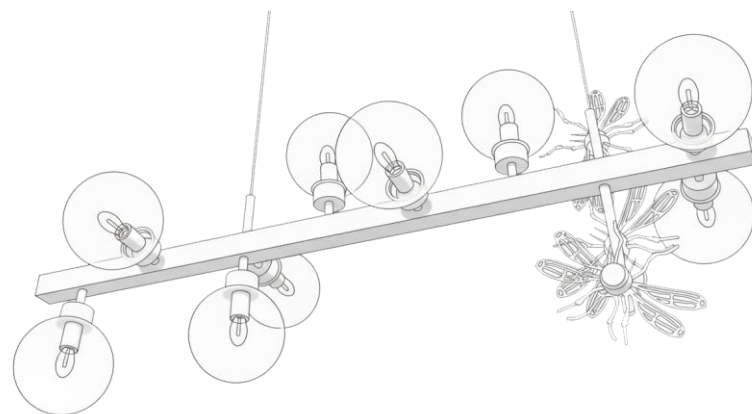

NRG LIGHTING JAA JAA CHANDELIER

This lighting fixture is a striking, linear chandelier that features a polished brass horizontal bar. Suspended from this bar are multiple spherical, clear glass shades housing the light bulbs, creating a sleek, contemporary look with a touch of mid-century modern influence. What makes this piece particularly distinctive is the addition of decorative, brass insect or bee-like figures attached to the main bar, especially on the right side. These ornate metal accents introduce a whimsical, nature-inspired, and slightly eccentric flair to the otherwise clean-lined design, making it a unique statement piece that combines modern simplicity with playful detailing.

Material : Real Brass / Glass
Bulb Type : 9*E14 (Bulbs is not included)
Dimensions : 90cm (L) 35cm (H)
PRICE : 19000 EGP