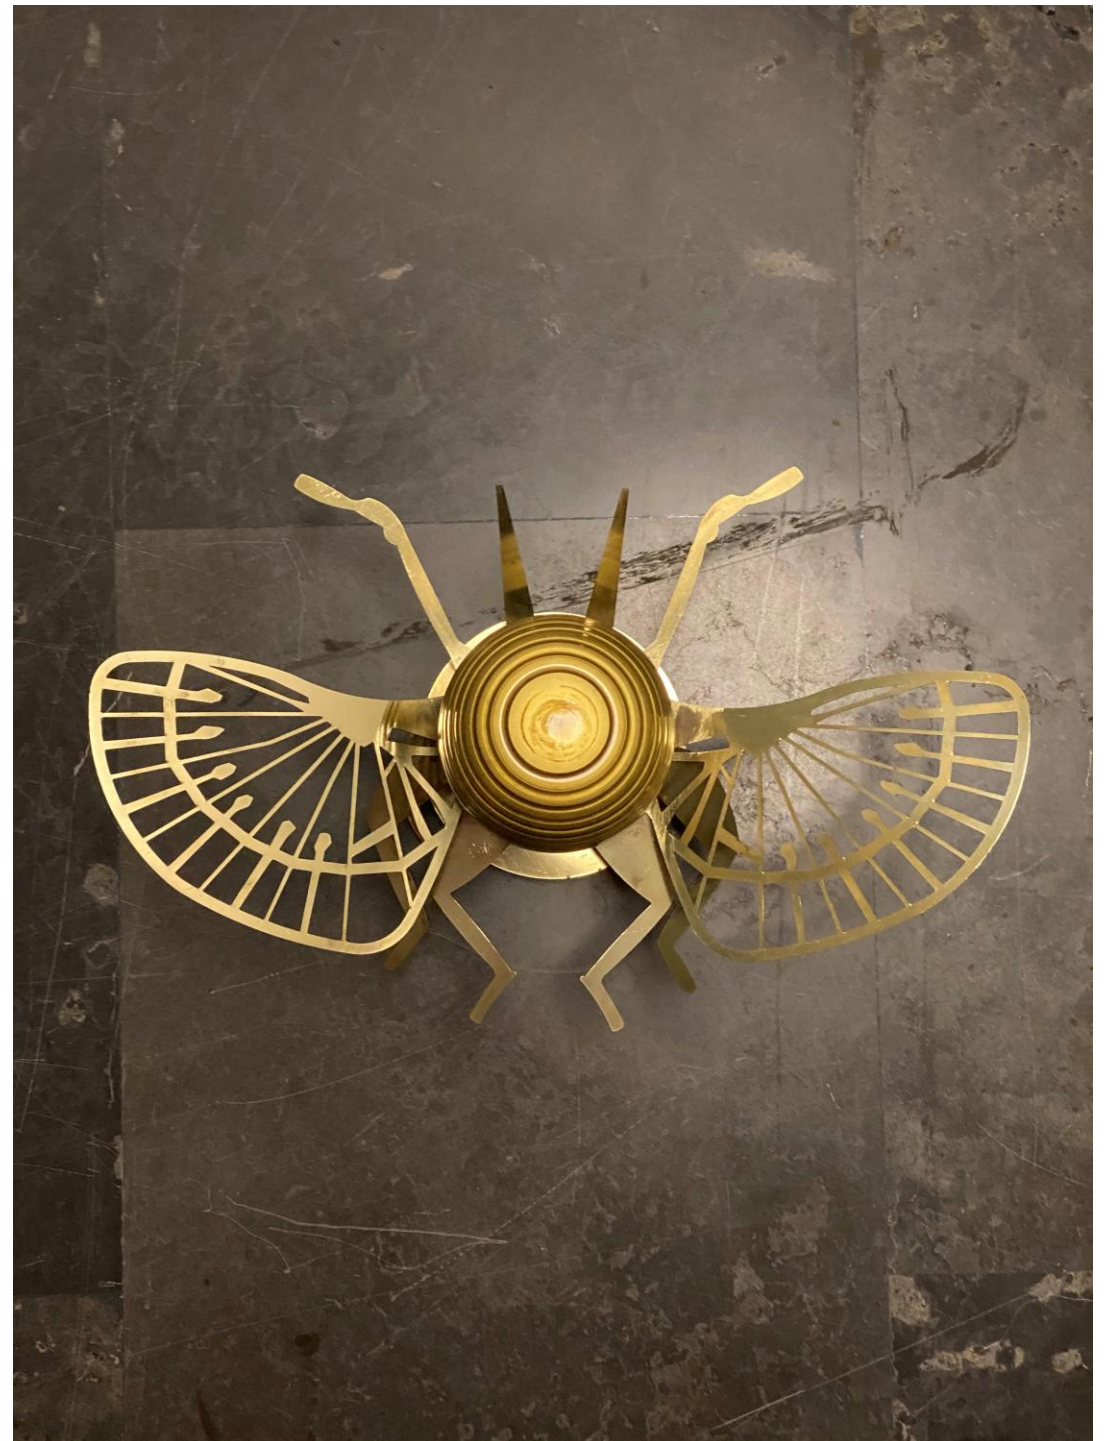

BULB with rose gold reflector

Material : Coated Metal
Bulb Type : 1*E27 (Bulb is included)
Dimensions : 50 cm average diameter
PRICE : 5300 EGP

NRG LIGHTING
AN-FLY
MULTI-UNIT
ANGRY NATURE COLLECTION

a stunning, gold-toned metal light fixture designed in the shape of an insect or beetle, likely a wall sconce or a flush-mount ceiling light. The fixture has a central, circular body featuring concentric rings, which gives it a polished, industrial focal point where the light source is housed. Radiating outwards are two large, stylized wings crafted with a delicate openwork or filigree pattern, allowing light to escape in an interesting manner and cast decorative shadows. Completed with slender, abstract legs and a pair of antennae, the piece successfully blends natural form with geometric precision. This highly decorative item possesses a luxurious aesthetic, strongly suggesting a style influenced by Art Deco or Mid-Century Modern design, intended to serve as a striking, statement-making element in an interior space.

Material : Coated Metal / Brass
Bulb Type : 1*E27 (Bulb is included)
Dimensions : 30 cm average size
PRICE : 5100 EGP

NRG LIGHTING

KEE TABLE LAMP CORDLESS

This stylish portable lamp features a sleek, cylindrical frosted glass diffuser encased in a polished brass or gold-toned metal frame that forms a distinct cage-like structure with an 'X' element on top. The base is a solid metal disc matching the frame, lending a substantial, quality feel. Its design draws inspiration from traditional lanterns but is modernized with clean, architectural lines, making it a versatile piece suitable for adding a warm, ambient glow to a bedside table, shelf, or as an accent light in various contemporary and classic interior settings