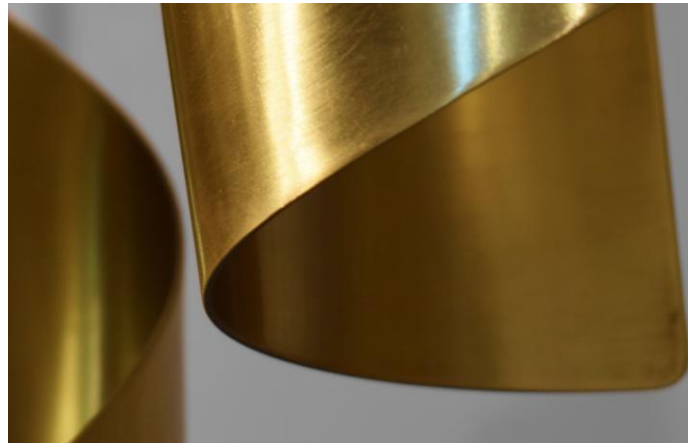

Material : Real Brass
Bulb Type : 1*E27 (Bulb isn't included)
Dimensions : Ø12/14/16 cm (W) 35/40/45 cm (H)
PRICE : 4800 EGP / 5900EGP / 6800EGP

NRG LIGHTING GOLD RIBBON APPLIQUE

The light features a spiral or ribbon-like shade made of polished brass. The brass has a brilliant, reflective gold tone, giving it a luxurious and elegant appearance. The metallic ribbon is curved to wrap around the central light source in a dynamic, continuous twist. When illuminated, the brass would reflect the light beautifully, casting a warm glow and interesting shadows on the surrounding wall.

Material : Real Brass
Bulb Type : 1*E27 (Bulb isn't included)
Dimensions : Ø 12/15 cm (W 45/60 cm (H)
PRICE : 6000 / 7200 EGP

NRG LIGHTING GOLD RIBBON PENDANT

The light features a spiral or ribbon-like shade made of polished brass. The brass has a brilliant, reflective gold tone, giving it a luxurious and elegant appearance. The metallic ribbon is curved to wrap around the central light source in a dynamic, continuous twist. When illuminated, the brass would reflect the light beautifully, casting a warm glow and interesting shadows on the surrounding wall.

Material : Real Brass
Bulb Type : 1*E27(Bulb isn't included)
Dimensions : Ø 12/15 cm (W) 45/60 cm (H)
PRICE : 6000 / 7200 EGP

NRG LIGHTING

FIONA APPLIQUE/PENDANT

This appears to be a sleek, modern cylindrical lighting component or perhaps a complete small light fixture, distinguished by its two-tone finish. The majority of the body is a smooth, highly reflective brass or gold-toned metal, suggesting a luxurious or contemporary aesthetic. This metallic section transitions cleanly into a contrasting matte black base or cap at the bottom. The simple, elongated cylindrical shape and the striking contrast between the bright metallic finish and the dark, understated base make it an elegant and versatile element suitable for high-end catalog applications, hinting at its use in sophisticated interior design schemes.