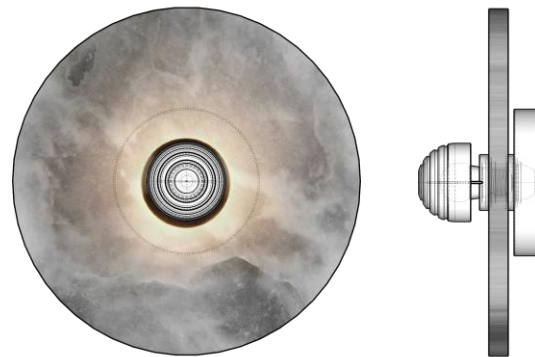

NRG LIGHTING STONE DISC APPLIQUE

This stunning lighting fixture, presented as a pair of adjacent wall sconces, embodies luxurious contemporary design through the elegant fusion of natural stone and metal. Each light features a large, flat, circular disc of white, veined marble that is expertly backlit, allowing the stone to transilluminate with a soft, warm, amber glow that beautifully highlights its natural grey markings. Central to each marble disc is a small, contrasting polished brass element, which features precise concentric milling for added texture and visual depth. This design is highly sculptural and material-focused, balancing the organic warmth of the glowing marble with the clean, metallic geometry of the brass, resulting in a minimalist yet opulent statement piece for high-end interiors.

Material : Real Brass / White Marble
Bulb Type : 1*E27/LED CHIP (Bulb is included)
Dimensions : Ø 25/30/40cm 15/20cm (H)
PRICE : 5200/5800 EGP