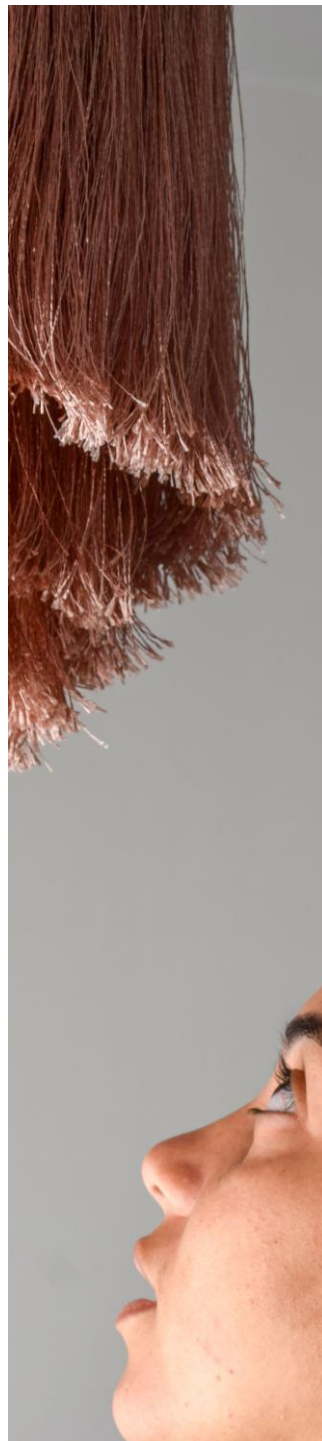

NRG LIGHTING RINGS PENDANT

These striking pendant lamps offer a blend of vintage glamour and bohemian texture. Each light features a tiered, blush-pink fringe shade that cascades down in multiple layers, creating a soft, voluminous, and dramatic effect. The shades are anchored by a sleek, polished brass band at the top, which adds a touch of mid-century modern elegance and provides a warm, metallic contrast to the textile. Suspended by thin wiring, these fixtures would make a bold, focal point in a living room, bedroom, or over a dining table, introducing a luxurious, tactile element and an inviting, diffused glow to any space.

Material : Real Brass / Tassels
Bulb Type : 1*E27 (Bulb is not included)
Dimensions : 27cm (Dim) - 35cm (H)
PRICE : 5200 EGP