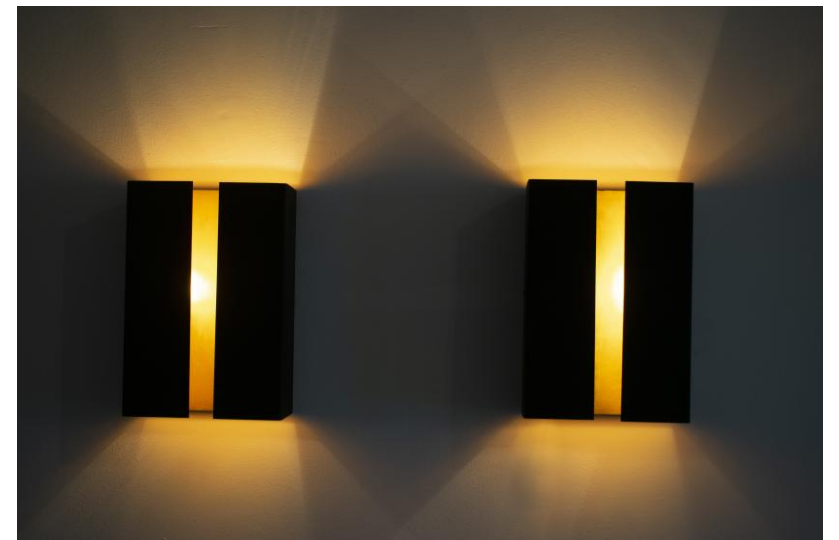

LIGHTING BLACK BOX

The combination of the contrasting matte black exterior and the reflective gold interior makes this an elegant and sophisticated piece. It is designed purely as architectural or accent lighting, creating a strong visual statement and ambiance rather than providing general room illumination. It would be highly suitable for hallways, living room walls, or exteriors in a minimalist or high-end contemporary setting.

Material : electrostatic finished steel with gold leaf
Bulb Type : 2*E14 (Bulb isn't included)
Dimensions : 25 cm (W) 10 cm (D) 40 cm (H)
PRICE : 3500 EGP