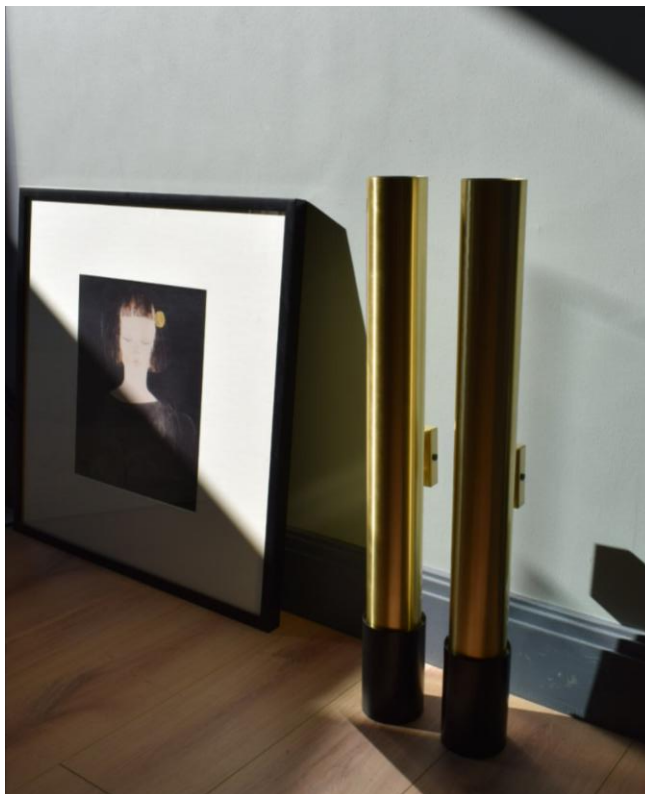

NRG LIGHTING

FIONA APPLIQUE/PENDANT

This appears to be a sleek, modern cylindrical lighting component or perhaps a complete small light fixture, distinguished by its two-tone finish. The majority of the body is a smooth, highly reflective brass or gold-toned metal, suggesting a luxurious or contemporary aesthetic. This metallic section transitions cleanly into a contrasting matte black base or cap at the bottom. The simple, elongated cylindrical shape and the striking contrast between the bright metallic finish and the dark, understated base make it an elegant and versatile element suitable for high-end catalog applications, hinting at its use in sophisticated interior design schemes.

Material : Brass
Bulb Type : 1*E27 (Bulbs is not included)
Dimensions : Ø 12 cm 40cm (W)
PRICE : 12000 EGP