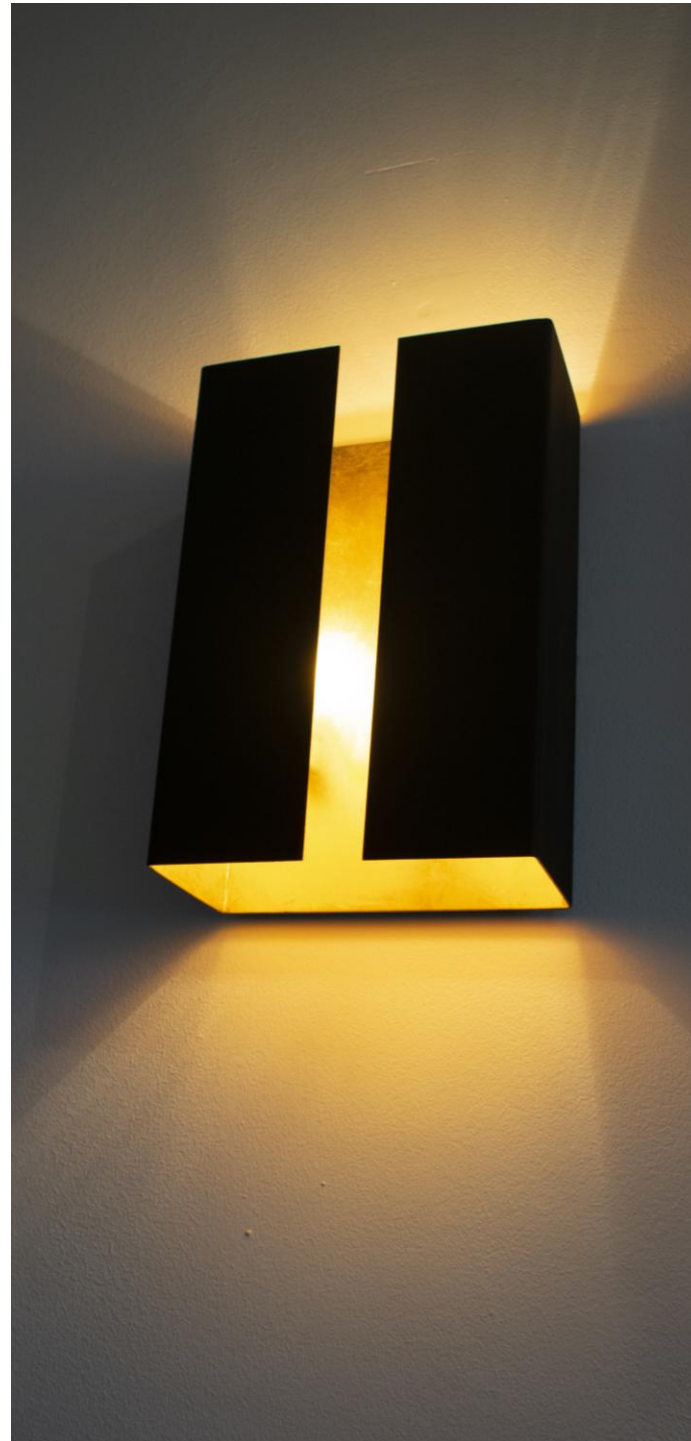

LIGHTING BLACK BOX

The combination of the contrasting matte black exterior and the reflective gold interior makes this an elegant and sophisticated piece. It is designed purely as architectural or accent lighting, creating a strong visual statement and ambiance rather than providing general room illumination. It would be highly suitable for hallways, living room walls, or exteriors in a minimalist or high-end contemporary setting.

Material : electrostatic finished steel with gold leaf
Bulb Type : 2*E14 (Bulb isn't included)
Dimensions : 25 cm (W) 10 cm (D) 40 cm (H)
PRICE : 3500 EGP