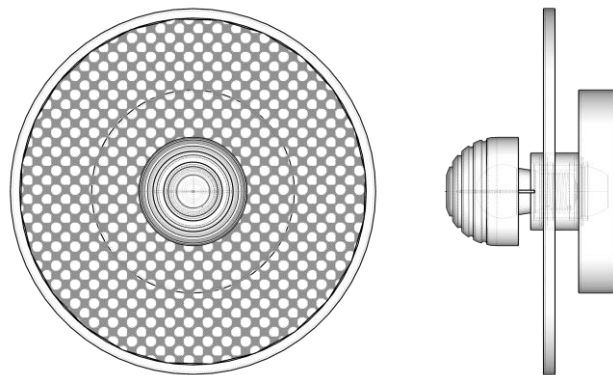

NRG LIGHTING BRASS DISC APPLIQUE

This is a visually striking circular flush-mount or wall/ceiling light fixture with a strong mid-century modern or industrial-chic aesthetic. The fixture is dominated by a large, flat, circular outer screen made of perforated brass or brass-toned metal. This perforated surface, covered in a dense pattern of small holes, allows the light to filter through, creating a distinctive glowing halo effect.

At the center of the disc is a smaller, convex brass element that acts as the focal point. This central piece is highly decorative, featuring concentric circular milling or etching that adds texture and depth. When illuminated, the light source behind the perforated screen creates a warm, intense golden-yellow glow, highlighting the metallic luster of the brass and emphasizing the fixture's geometric structure. The overall design is decorative and functional, utilizing the mesh screen to diffuse the light while maintaining an industrial, yet elegant, appearance.

Material : Real Brass
Bulb Type : 1*E27 (Bulb isn't included)
Dimensions : Ø 25/30/40cm 15/20cm (H)
PRICE : 6600/7400/8800 EGP