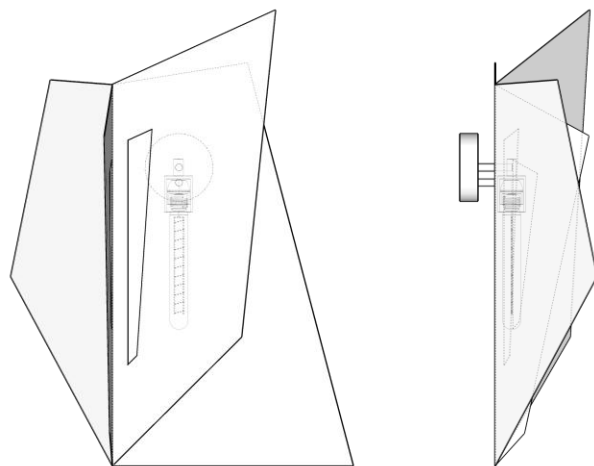

NRG LIGHTING **BLADES** ARCHITECTURAL LIGHT

This is a dramatic, large-scale lighting fixture or architectural wall sculpture characterized by a bold, three-dimensional geometric form. It is constructed from sheet metal, likely brushed brass or a similar brass-toned material, giving it a rich, warm, and matte golden finish. The design is heavily influenced by Origami or Deconstructivist architecture, as it appears to be folded or bent into sharp, angular planes.

The fixture is composed of several large, irregular, angled panels that jut out significantly from the wall. The main visual element is a tall, central surface that is angled sharply, with another panel overlapping it on the left, creating a sense of layered depth and movement. There is a prominent vertical slit or recess visible on the central panel, which is likely where the hidden LED or light source is housed

Bulb Type : 1*E27 (Bulb isn't included)
Dimensions : 45 cm (W) 25 cm (D) 75 cm (H)
PRICE : 22000 EGP