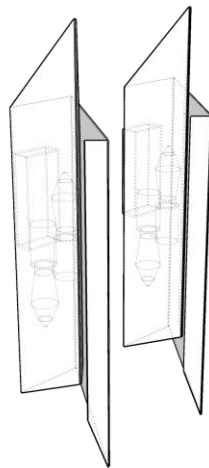

Material : Real Brass
Bulb Type : 1*E27(Bulb isn't included)
Dimensions : Ø 12/15 cm (W) 45/60 cm (H)
PRICE : 6000 / 7200 EGP

NRG LIGHTING

FIONA APPLIQUE/PENDANT

This appears to be a sleek, modern cylindrical lighting component or perhaps a complete small light fixture, distinguished by its two-tone finish. The majority of the body is a smooth, highly reflective brass or gold-toned metal, suggesting a luxurious or contemporary aesthetic. This metallic section transitions cleanly into a contrasting matte black base or cap at the bottom. The simple, elongated cylindrical shape and the striking contrast between the bright metallic finish and the dark, understated base make it an elegant and versatile element suitable for high-end catalog applications, hinting at its use in sophisticated interior design schemes.

Material : Brass
Bulb Type : 1*E27 (Bulbs is not included)
Dimensions : Ø 12 cm 40cm (W)
PRICE : 12000 EGP

NRG LIGHTING UP&DOWN APPLIQUE

The modern wall sconce is a striking example of geometric and minimalist design, presenting a sculptural form that also functions as an indirect light source. Crafted from what appears to be brushed or matte brass-tone metal, the fixture features a long, narrow profile mounted vertically against a plain white wall. Its key characteristic is the sharp, angular folding of the metal, creating a three-dimensional shape with pointed, chevron-like ends at the top and bottom. The design is intended to conceal the light source inside, typically casting a soft, dramatic wash of light both upward and downward onto the wall surface. This lighting effect serves to emphasize the fixture's sleek, contemporary aesthetic, making it a piece of architectural decor that provides both illumination and a high-end, designer focal point to the space.