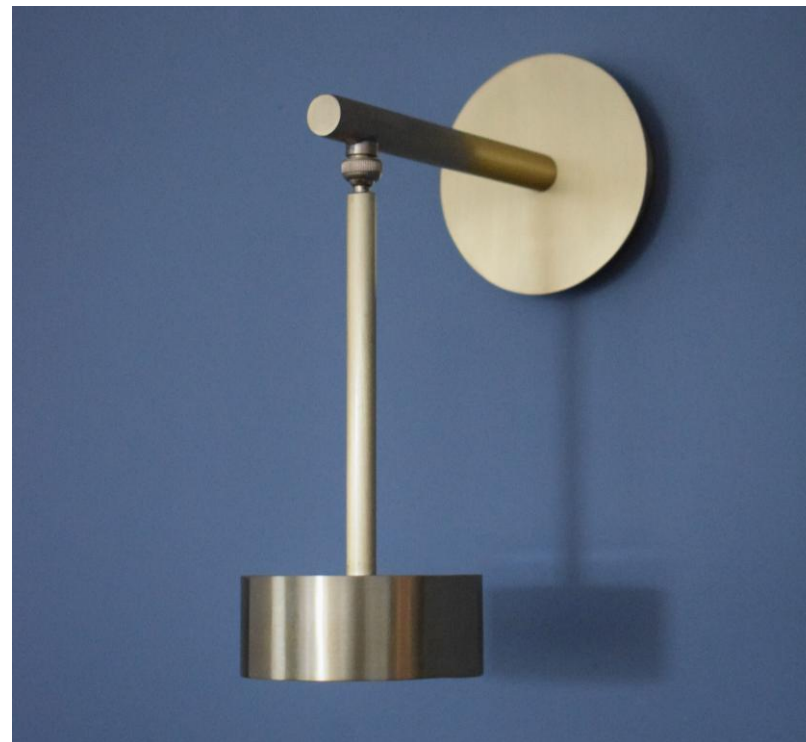

The circular cane panel is framed by a slim, dark border, likely black metal or dark-stained wood, giving the piece a defined and contemporary edge.

The shade is held in place by a simple, dark-colored mounting arm (likely black metal). This arm extends down from the back of the shade to connect with a circular backplate that is flush against the wall. The backplate has exposed screws, emphasizing a subtle industrial or rustic detail. The lower section of the mounting mechanism extends into a thin, downward-pointing rod, perhaps for decorative balance.

Material : Metal / Cane
Bulb Type : 1*E27 (Bulbs is not included)
Dimensions : Ø 60cm 20cm (H)
PRICE : 7400 EGP

NRG LIGHTING GOLD OOH APPLIQUE

The fixture is mounted using a large, circular backplate finished in a soft, brushed gold or brass, contrasting subtly against the deep blue wall. Extending from the backplate is a horizontal arm, which appears to transition from a darker, possibly antiqued brass or bronze, near the backplate to a brighter, brushed gold tone further out. This arm connects to a vertical rod via an adjustable joint, suggesting the light head's position might be customizable.

The light source is housed within a cylindrical or drum-shaped shade at the end of the vertical rod. This shade has a distinct, modern feature: its bottom edge appears to be wavy, fluted, or scalloped, adding a delicate, textural detail to the otherwise austere design. The entire fixture is constructed from various metallic finishes, primarily brushed or satin brass tones, giving it a sophisticated, jewellery-like quality.