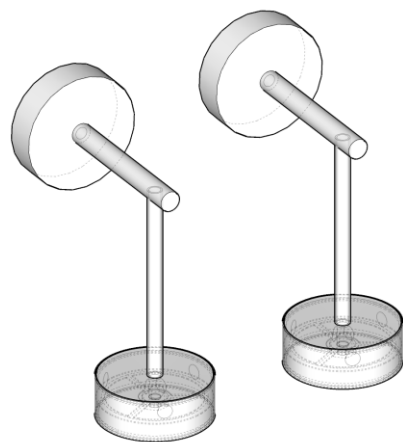

The circular cane panel is framed by a slim, dark border, likely black metal or dark-stained wood, giving the piece a defined and contemporary edge.

The shade is held in place by a simple, dark-colored mounting arm (likely black metal). This arm extends down from the back of the shade to connect with a circular backplate that is flush against the wall. The backplate has exposed screws, emphasizing a subtle industrial or rustic detail. The lower section of the mounting mechanism extends into a thin, downward-pointing rod, perhaps for decorative balance.

Material : Metal / Cane
Bulb Type : 1*E27 (Bulbs is not included)
Dimensions : Ø 60cm 20cm (H)
PRICE : 7400 EGP

NRG LIGHTING GOLD OOH APPLIQUE

The fixture is mounted using a large, circular backplate finished in a soft, brushed gold or brass, contrasting subtly against the deep blue wall. Extending from the backplate is a horizontal arm, which appears to transition from a darker, possibly antiqued brass or bronze, near the backplate to a brighter, brushed gold tone further out. This arm connects to a vertical rod via an adjustable joint, suggesting the light head's position might be customizable.

The light source is housed within a cylindrical or drum-shaped shade at the end of the vertical rod. This shade has a distinct, modern feature: its bottom edge appears to be wavy, fluted, or scalloped, adding a delicate, textural detail to the otherwise austere design. The entire fixture is constructed from various metallic finishes, primarily brushed or satin brass tones, giving it a sophisticated, jewellery-like quality.