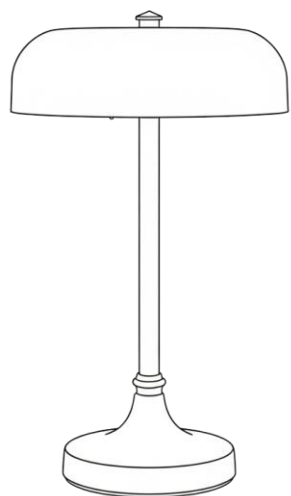

The light source is housed within a cylindrical or drum-shaped shade at the end of the vertical rod. This shade has a distinct, modern feature: its bottom edge appears to be wavy, fluted, or scalloped, adding a delicate, textural detail to the otherwise austere design. The entire fixture is constructed from various metallic finishes, primarily brushed or satin brass tones, giving it a sophisticated, jewellery-like quality.

Material : Coated Metal / Brass
Bulb Type : 1*E27 (Bulb is included)
Dimensions : 30 cm average size
PRICE : 5100 EGP

NRG LIGHTING

KEE TABLE LAMP CORDLESS

This stylish portable lamp features a sleek, cylindrical frosted glass diffuser encased in a polished brass or gold-toned metal frame that forms a distinct cage-like structure with an 'X' element on top. The base is a solid metal disc matching the frame, lending a substantial, quality feel. Its design draws inspiration from traditional lanterns but is modernized with clean, architectural lines, making it a versatile piece suitable for adding a warm, ambient glow to a bedside table, shelf, or as an accent light in various contemporary and classic interior settings

Material : Brass
Bulb Type : Chip LED is included
Dimensions : Ø 9cm 15cm (H)
PRICE : 8300 / 9100 EGP

NRG LIGHTING
CLASSIC
TABLE LAMP
CORDLESS

This sophisticated table lamp features a striking modern-classic design, characterized by a smooth, domed shade finished in a warm, brushed brass. The shade rests atop a slender, matte black stand, which rises from a substantial, circular black base. A subtle brass accent ring breaks the black on the stand, elegantly linking the colors and materials. The overall aesthetic is one of refined elegance, making this piece an ideal statement lamp for a desk, side table, or console, perfectly blending luxurious metallic warmth with sleek, contemporary lines.