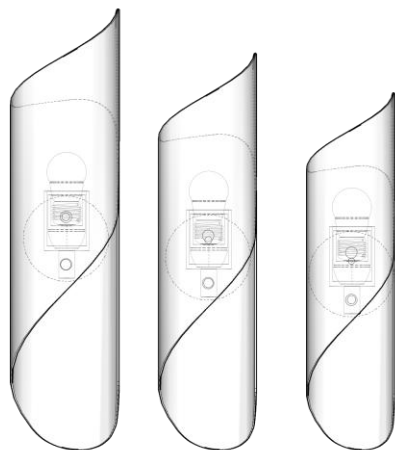

NRG
LIGHTING

NRG LIGHTING GOLD LEAF APPLIQUE

This wall fixture is an elegant and modern cylindrical wall sconce crafted from highly polished brass or a similar reflective gold-toned metal. Unlike harsh geometric designs, this piece features a fluid, sculptural form resembling a partially unrolled scroll or a helically cut tube. The smooth, mirrored surface maximizes the fixture's luxurious appeal, subtly reflecting the surrounding environment. The unique spiral opening running along the vertical axis is designed to conceal the internal light source, directing a soft, indirect wash of light both up and down the wall. This combination of lustrous material and flowing shape results in a refined, mid-century modern or high-end contemporary lighting element that functions as a sophisticated piece of wall art.

Material : Real Brass
Bulb Type : 1*E27 (Bulb isn't included)
Dimensions : Ø12/14/16 cm (W) 35/40/45 cm (H)
PRICE : 4800 EGP / 5900EGP / 6800EGP

NRG LIGHTING GOLD RIBBON APPLIQUE

The light features a spiral or ribbon-like shade made of polished brass. The brass has a brilliant, reflective gold tone, giving it a luxurious and elegant appearance. The metallic ribbon is curved to wrap around the central light source in a dynamic, continuous twist. When illuminated, the brass would reflect the light beautifully, casting a warm glow and interesting shadows on the surrounding wall.