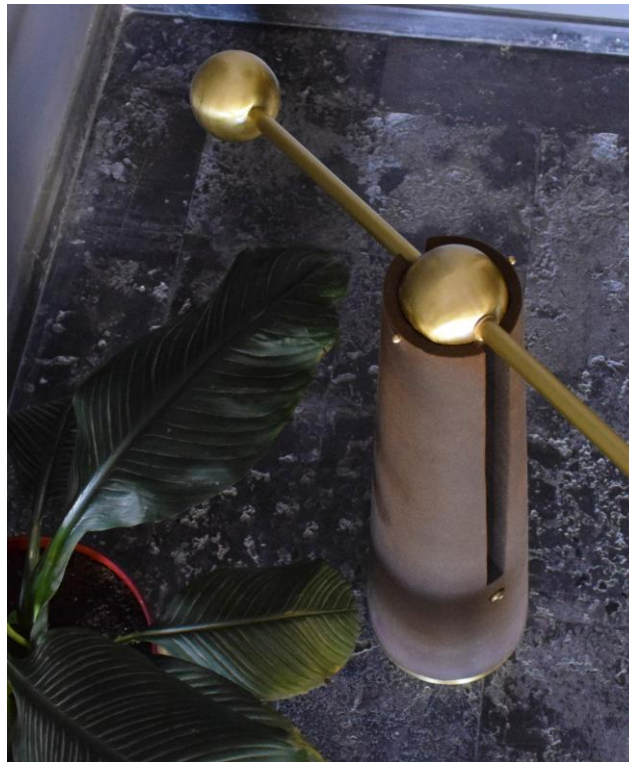

The light source is housed within a cylindrical or drum-shaped shade at the end of the vertical rod. This shade has a distinct, modern feature: its bottom edge appears to be wavy, fluted, or scalloped, adding a delicate, textural detail to the otherwise austere design. The entire fixture is constructed from various metallic finishes, primarily brushed or satin brass tones, giving it a sophisticated, jewellery-like quality.

Material : Real Brass
Bulb Type : 8*G4 (Bulb is included)
Dimensions : 10 (Dim) - 60cm (H)
PRICE : 8800 EGP

NRG LIGHTING

EQUINOX LAMP

FLOOR LAMP

This is a striking, mid-century modern or contemporary floor lamp characterized by a significant contrast in materials and form. The lamp stands on a tall, robust conical or truncated pyramid base finished in a dark, matte material, likely a dark brown or black textured metal or composite. This solid base features a vertical channel or slit running down the front and is accented by a brass ring at the bottom and a brass control knob/switch near the base. Extending from the top of the dark base is a long, articulated brass arm that acts as a counterbalance system. One end of the arm supports the primary light source, housed in a domed, polished brass shade with a white bulb visible underneath. The opposite end of the arm is weighted by a smaller, spherical brass counterbalance ball. This design allows the light source to be angled, creating an adjustable and dynamic lighting solution with a sophisticated, architectural silhouette.