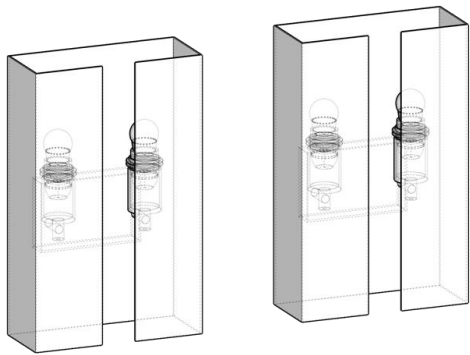

The fixture is composed of several large, irregular, angled panels that jut out significantly from the wall. The main visual element is a tall, central surface that is angled sharply, with another panel overlapping it on the left, creating a sense of layered depth and movement. There is a prominent vertical slit or recess visible on the central panel, which is likely where the hidden LED or light source is housed

Bulb Type : 1*E27 (Bulb isn't included)
Dimensions : 45 cm (W) 25 cm (D) 75 cm (H)
PRICE : 22000 EGP

NRG LIGHTING MOSHI MOSHI APPLIQUE

This is a sleek, contemporary lighting applique characterized by its highly geometric and minimalist form. The unit is essentially a tall, thin vertical panel, often described as a blade or plank, that projects outward from the wall. It is finished in a brushed or satin metallic tone, strongly suggesting brass due to its warm, matte golden colour. The fixture is mounted using a smaller, rectangular base flush against the wall. The design is intended for sophisticated, indirect lighting, with the light source cleverly concealed within the structure to cast an architectural up-and-down glow along the wall surface rather than shining light directly into the room. This makes the piece function as much as a sculptural wall element as it does a light fixture.

Material : Real Brass
Bulb Type : 1*E27 (Bulb isn't included)
Dimensions : 12 cm (W) 10 cm (D) 30/60 cm (H)
PRICE : 4000/7700 EGP

LIGHTING BLACK BOX

The combination of the contrasting matte black exterior and the reflective gold interior makes this an elegant and sophisticated piece. It is designed purely as architectural or accent lighting, creating a strong visual statement and ambiance rather than providing general room illumination. It would be highly suitable for hallways, living room walls, or exteriors in a minimalist or high-end contemporary setting.