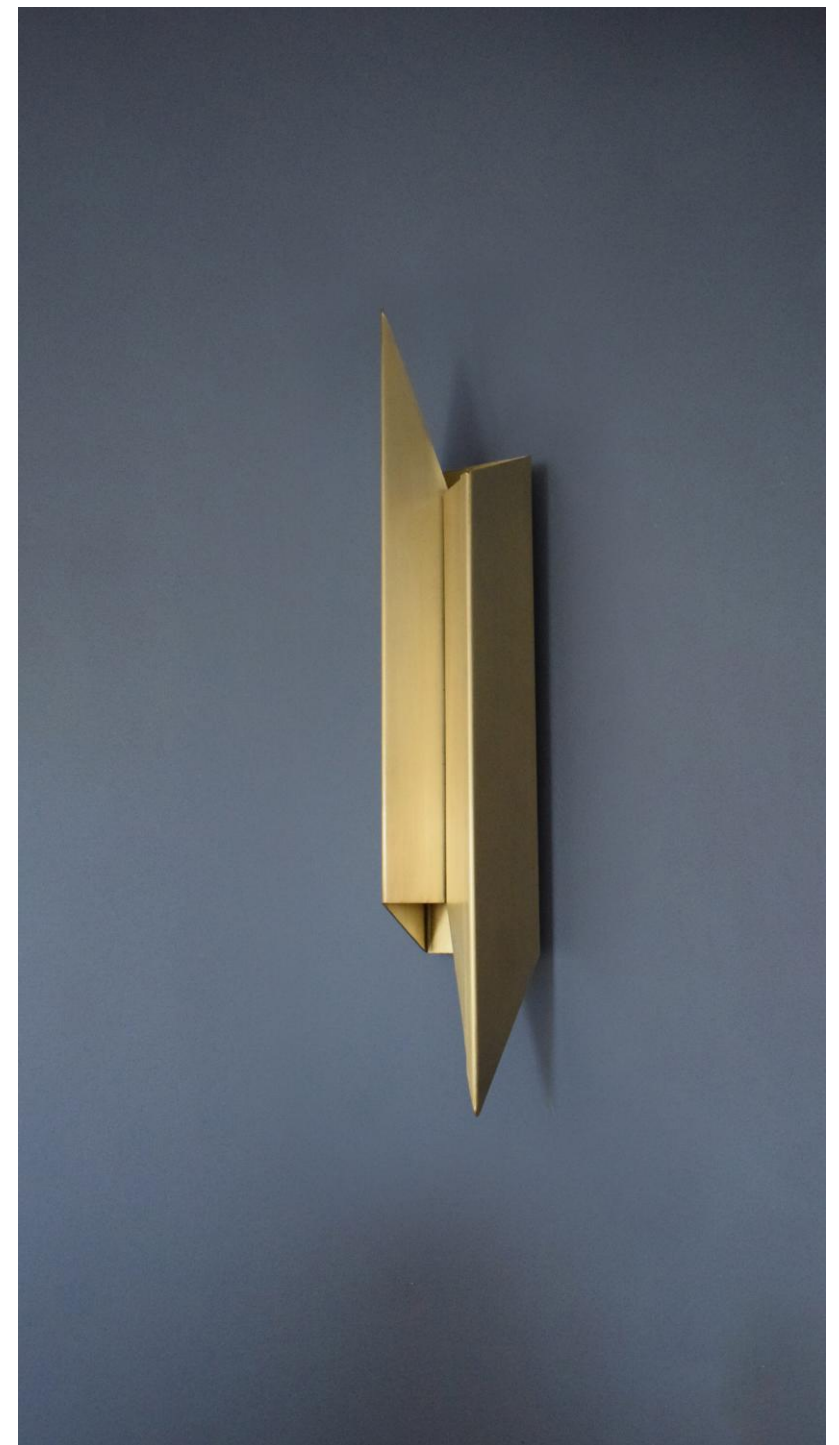

NRG LIGHTING UP&DOWN APPLIQUE

The modern wall sconce is a striking example of geometric and minimalist design, presenting a sculptural form that also functions as an indirect light source. Crafted from what appears to be brushed or matte brass-tone metal, the fixture features a long, narrow profile mounted vertically against a plain white wall. Its key characteristic is the sharp, angular folding of the metal, creating a three-dimensional shape with pointed, chevron-like ends at the top and bottom. The design is intended to conceal the light source inside, typically casting a soft, dramatic wash of light both upward and downward onto the wall surface. This lighting effect serves to emphasize the fixture's sleek, contemporary aesthetic, making it a piece of architectural decor that provides both illumination and a high-end, designer focal point to the space.

Material : Real Brass
Bulb Type : 2*E14 (Bulb isn't included)
Dimensions : 15 cm (D) 60 cm (H)
PRICE : 7100 EGP