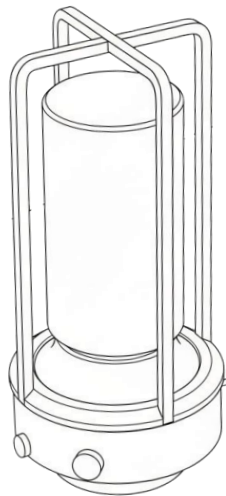

BULB with rose gold reflector

Material : Coated Metal
Bulb Type : 1*E27 (Bulb is included)
Dimensions : 50 cm average diameter
PRICE : 5300 EGP

NRG LIGHTING
AN-FLY
MULTI-UNIT
ANGRY NATURE COLLECTION

a stunning, gold-toned metal light fixture designed in the shape of an insect or beetle, likely a wall sconce or a flush-mount ceiling light. The fixture has a central, circular body featuring concentric rings, which gives it a polished, industrial focal point where the light source is housed. Radiating outwards are two large, stylized wings crafted with a delicate openwork or filigree pattern, allowing light to escape in an interesting manner and cast decorative shadows. Completed with slender, abstract legs and a pair of antennae, the piece successfully blends natural form with geometric precision. This highly decorative item possesses a luxurious aesthetic, strongly suggesting a style influenced by Art Deco or Mid-Century Modern design, intended to serve as a striking, statement-making element in an interior space.

Material : Coated Metal / Brass
Bulb Type : 1*E27 (Bulb is included)
Dimensions : 30 cm average size
PRICE : 5100 EGP

NRG LIGHTING

KEE TABLE LAMP CORDLESS

This stylish portable lamp features a sleek, cylindrical frosted glass diffuser encased in a polished brass or gold-toned metal frame that forms a distinct cage-like structure with an 'X' element on top. The base is a solid metal disc matching the frame, lending a substantial, quality feel. Its design draws inspiration from traditional lanterns but is modernized with clean, architectural lines, making it a versatile piece suitable for adding a warm, ambient glow to a bedside table, shelf, or as an accent light in various contemporary and classic interior settings