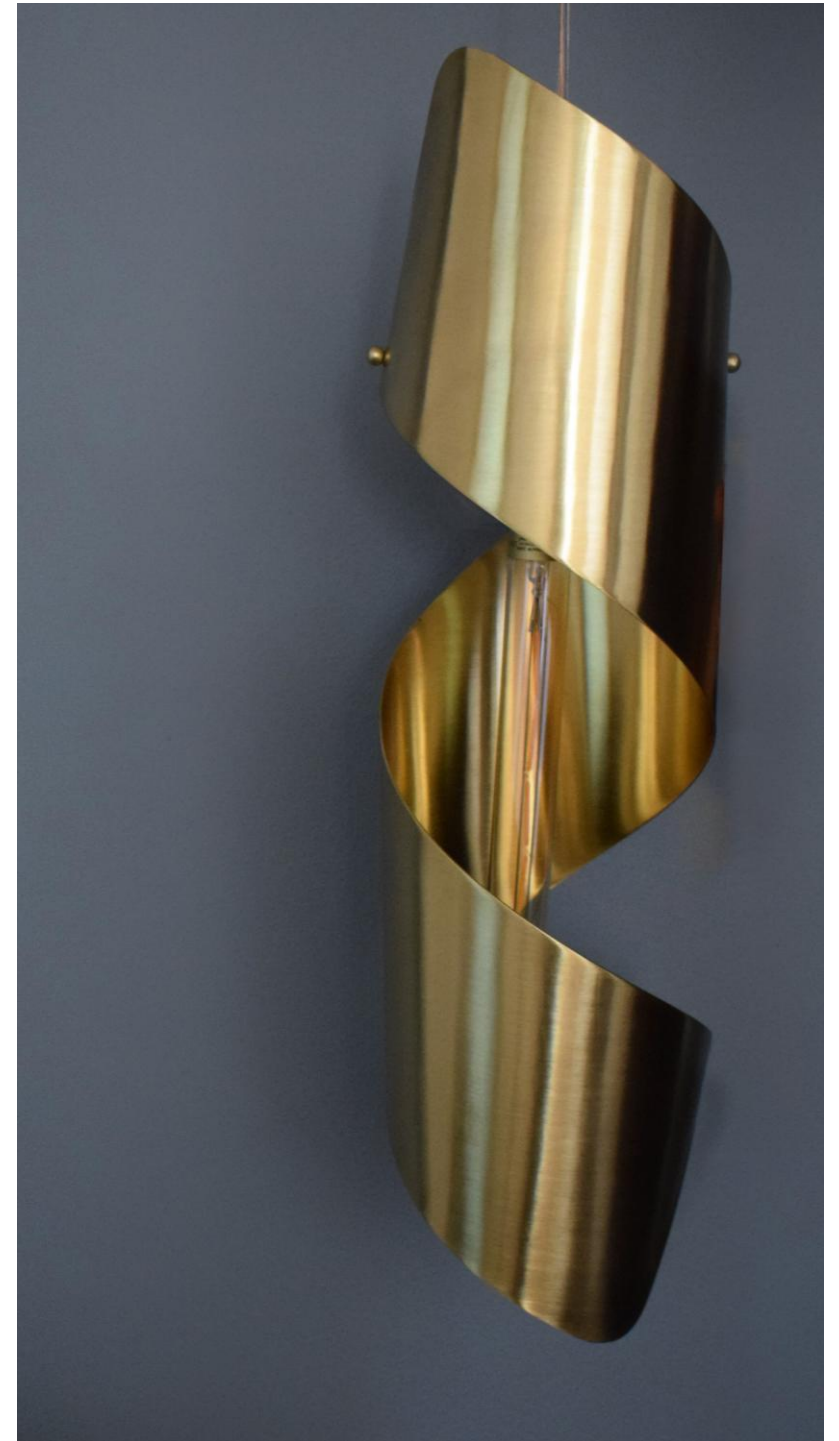

NRG LIGHTING GOLD RIBBON PENDANT

The light features a spiral or ribbon-like shade made of polished brass. The brass has a brilliant, reflective gold tone, giving it a luxurious and elegant appearance. The metallic ribbon is curved to wrap around the central light source in a dynamic, continuous twist. When illuminated, the brass would reflect the light beautifully, casting a warm glow and interesting shadows on the surrounding wall.

Material : Real Brass
Bulb Type : 1*E27(Bulb isn't included)
Dimensions : Ø 12/15 cm (W) 45/60 cm (H)
PRICE : 6000 / 7200 EGP