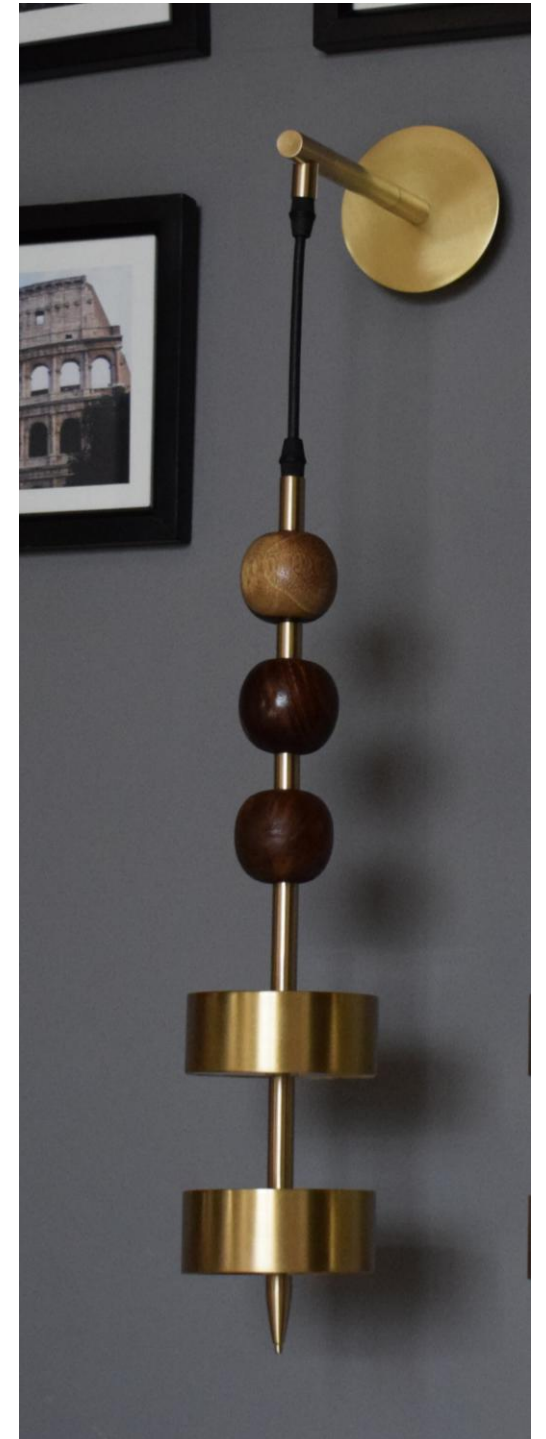

Material : Real Brass
Bulb Type : 1*E27 (Bulb isn't included)
Dimensions : Ø 12/15 cm (W 45/60 cm (H)
PRICE : 6000 / 7200 EGP

NRG LIGHTING GOLD RIBBON PENDANT

The light features a spiral or ribbon-like shade made of polished brass. The brass has a brilliant, reflective gold tone, giving it a luxurious and elegant appearance. The metallic ribbon is curved to wrap around the central light source in a dynamic, continuous twist. When illuminated, the brass would reflect the light beautifully, casting a warm glow and interesting shadows on the surrounding wall.

The light source is housed within a cylindrical or drum-shaped shade at the end of the vertical rod. This shade has a distinct, modern feature: its bottom edge appears to be wavy, fluted, or scalloped, adding a delicate, textural detail to the otherwise austere design. The entire fixture is constructed from various metallic finishes, primarily brushed or satin brass tones, giving it a sophisticated, jewellery-like quality.

Material : Real Brass
Bulb Type : LED CHIP (Bulb is included)
Dimensions : Ø 10 cm (D) 25cm (H)
PRICE : 4500 EGP

NRG LIGHTING DOUBLE 00H APPLIQUE/PENDANT

This lighting fixture offers a striking blend of natural and metallic elements, perfectly capturing a Mid-Century Modern aesthetic. The design features a vertical stack of three varied wood-grain spheres—richly coloured and uniquely patterned—that are threaded onto a central brushed brass rod. Below the wooden elements, the brass rod continues through two cylindrical shades finished in the same brushed brass, providing a warm, sophisticated sheen. The shades have an interior white diffuser to soften the light. The fixture culminates in a pointed brass finial, adding a final touch of streamlined elegance to this eye-catching pendant. Its mix of warm wood tones and bright brass makes it a distinctive focal point for a dining area, entryway, or living space.