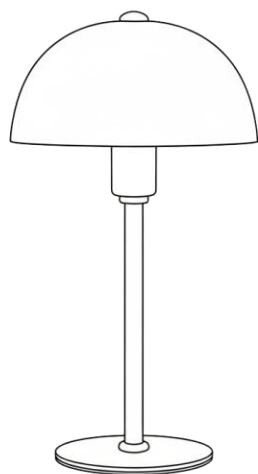

NRG LIGHTING DOME TABLE LAMP CORDLESS

This elegant table lamp features a classic, minimalist design ideal for adding a touch of sophisticated mid-century modern style to any space. It showcases a smooth, matte black, dome-shaped shade mounted atop a sleek cylindrical stem and a circular base, both finished in a contrasting satin brass or gold tone. The combination of the deep black shade and the warm metallic finish offers a refined, timeless aesthetic, making it a perfect accent light for desks, side tables, or nightstands in contemporary or traditional interiors.

Material : Brass
Bulb Type : Chip LED is included
Dimensions : Ø 15cm 28cm (H)
PRICE : 3000 / 4000 EGP