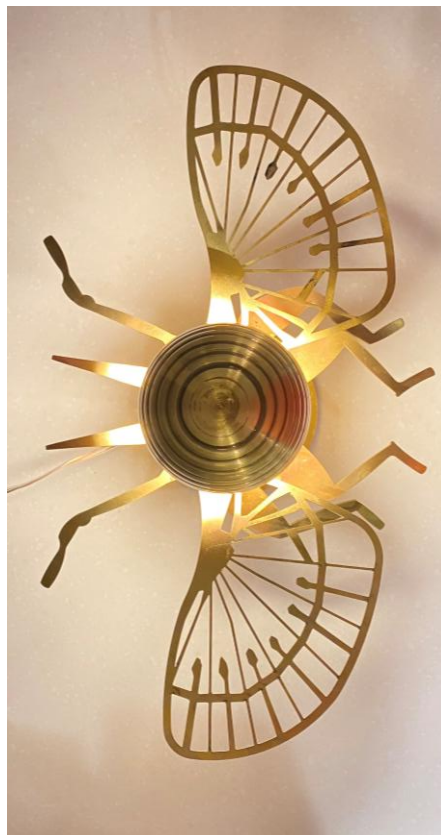

Material : Real Brass
Bulb Type : 1*E27 (Bulb isn't included)
Dimensions : Ø 12/15 cm (W 45/60 cm (H)
PRICE : 6000 / 7200 EGP

NRG LIGHTING GOLD RIBBON PENDANT

The light features a spiral or ribbon-like shade made of polished brass. The brass has a brilliant, reflective gold tone, giving it a luxurious and elegant appearance. The metallic ribbon is curved to wrap around the central light source in a dynamic, continuous twist. When illuminated, the brass would reflect the light beautifully, casting a warm glow and interesting shadows on the surrounding wall.

BULB with rose gold reflector

Material : Coated Metal
Bulb Type : 1*E27 (Bulb is included)
Dimensions : 50 cm average diameter
PRICE : 5300 EGP

NRG LIGHTING
AN-FLY
MULTI-UNIT
ANGRY NATURE COLLECTION

a stunning, gold-toned metal light fixture designed in the shape of an insect or beetle, likely a wall sconce or a flush-mount ceiling light. The fixture has a central, circular body featuring concentric rings, which gives it a polished, industrial focal point where the light source is housed. Radiating outwards are two large, stylized wings crafted with a delicate openwork or filigree pattern, allowing light to escape in an interesting manner and cast decorative shadows. Completed with slender, abstract legs and a pair of antennae, the piece successfully blends natural form with geometric precision. This highly decorative item possesses a luxurious aesthetic, strongly suggesting a style influenced by Art Deco or Mid-Century Modern design, intended to serve as a striking, statement-making element in an interior space.