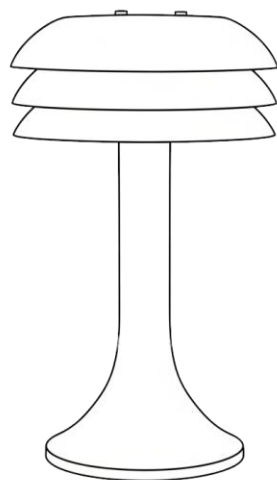

NRG LIGHTING

TRIO TABLE LAMP CORDLESS

This sophisticated table lamp features a distinctive, modern design characterized by a tiered shade composed of three stacked, convex black disks. The shade is supported by an elegantly proportioned, trumpet-shaped base and stem finished in an antique brass or bronze color, creating a striking contrast between the dark, geometric shade and the warm, metallic finish. The layered design of the shade is reminiscent of mid-century modern aesthetics, intended to direct light downwards and outward in a soft, non-glare manner, making it an ideal accent piece for contemporary living spaces, side tables, or executive desks.

Material : Brass
Bulb Type : Chip LED is included
Dimensions : Ø 15cm 28cm (H)
PRICE : 3000 / 4000 EGP